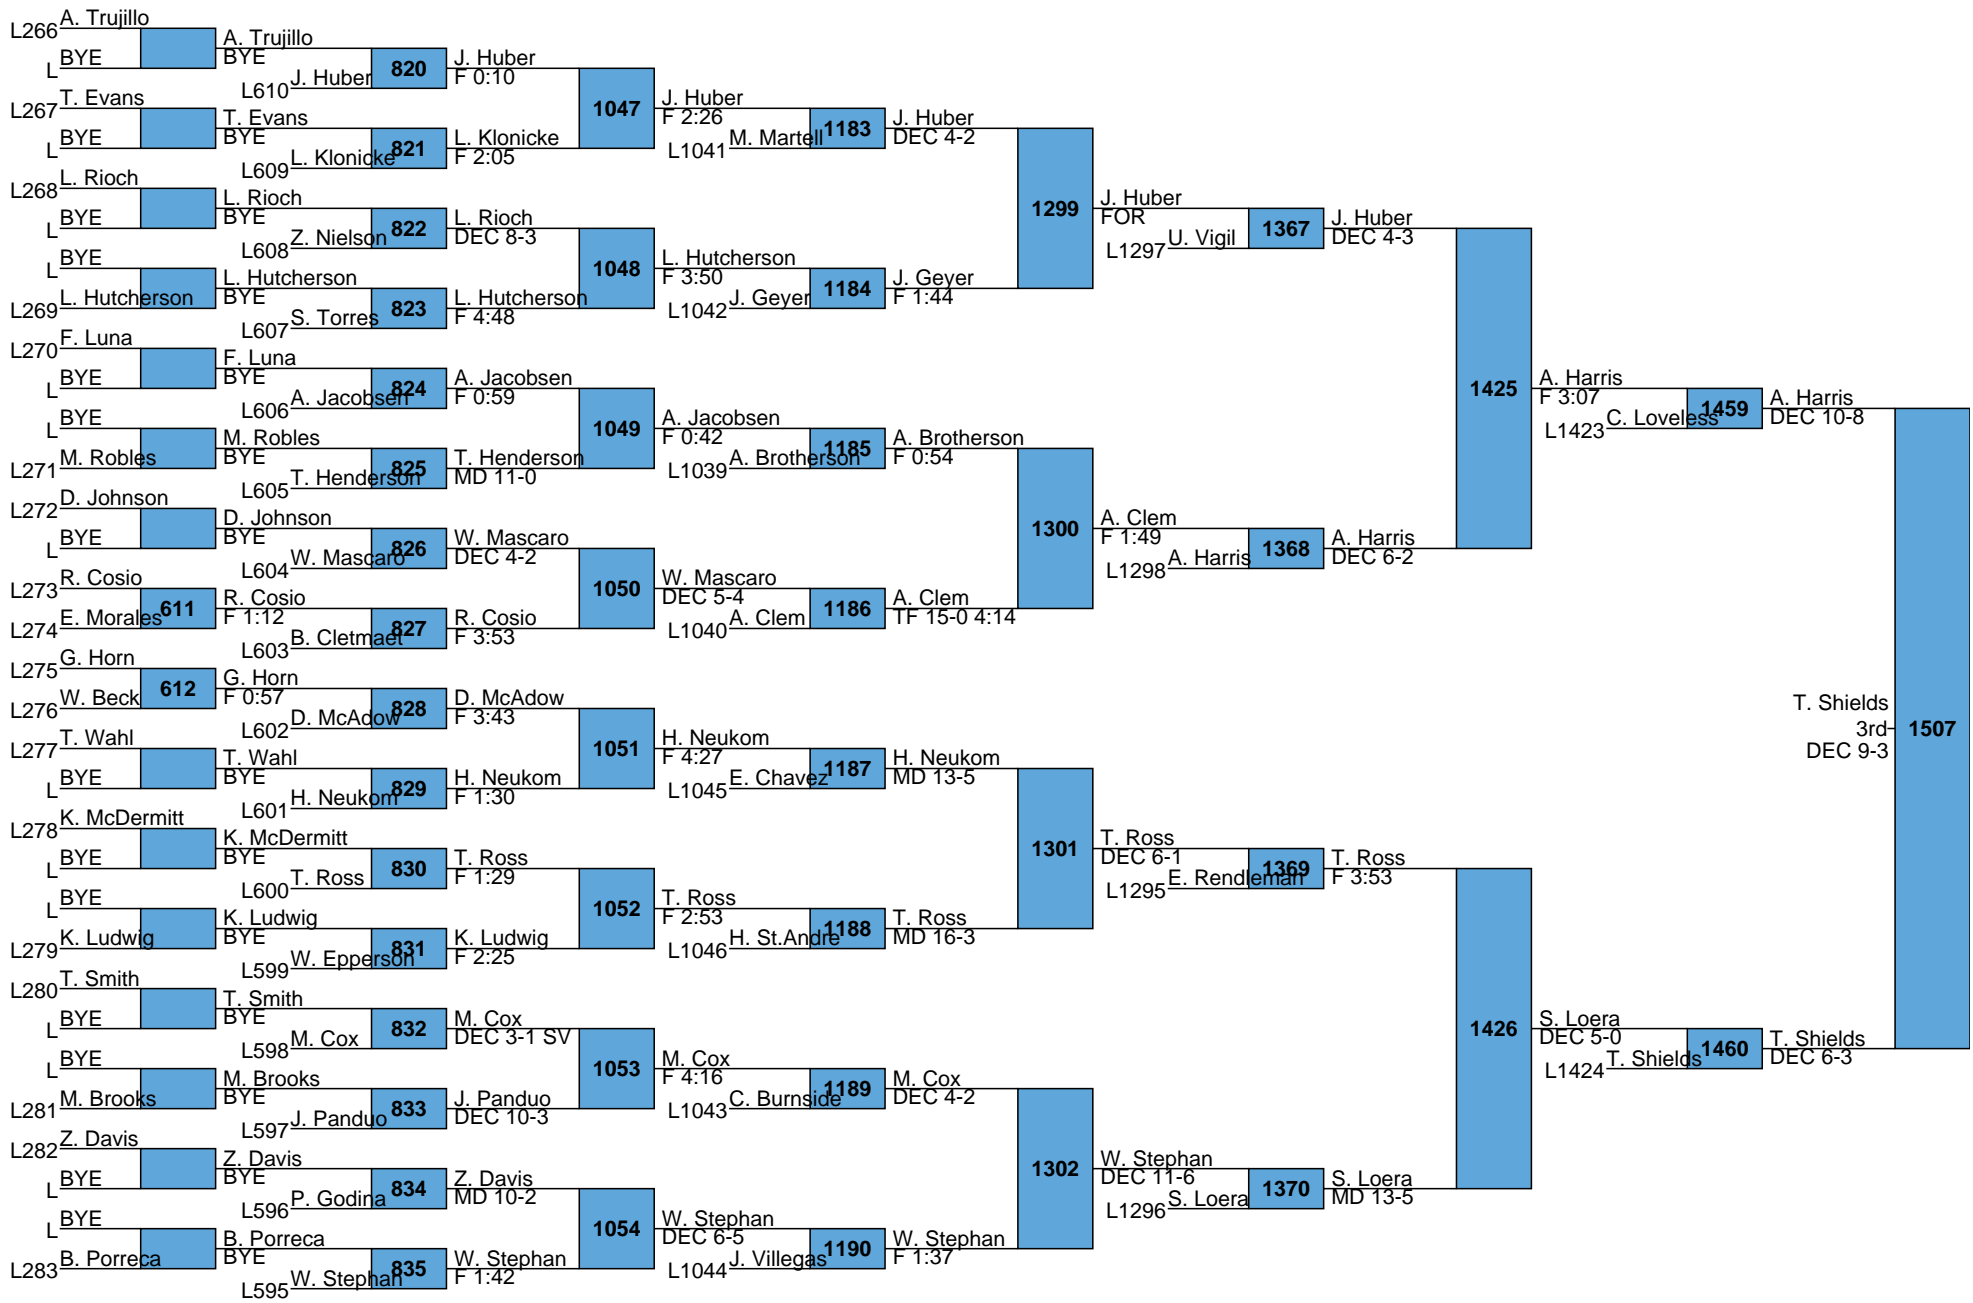

Reno Tournament of Champions
High School
170

L1457 N. Krone
DEC 7-8 1504 N. Clements
L1458 N. Clements 5th
DEC 8-3 DEC 2-1

L1421 W. Monroe
DEC 5-0 1505 W. Monroe
L1422 B. Van Hassel 7th
DEC 4-3 DEC 6-3

Reno Tournament of Champions
High School
182