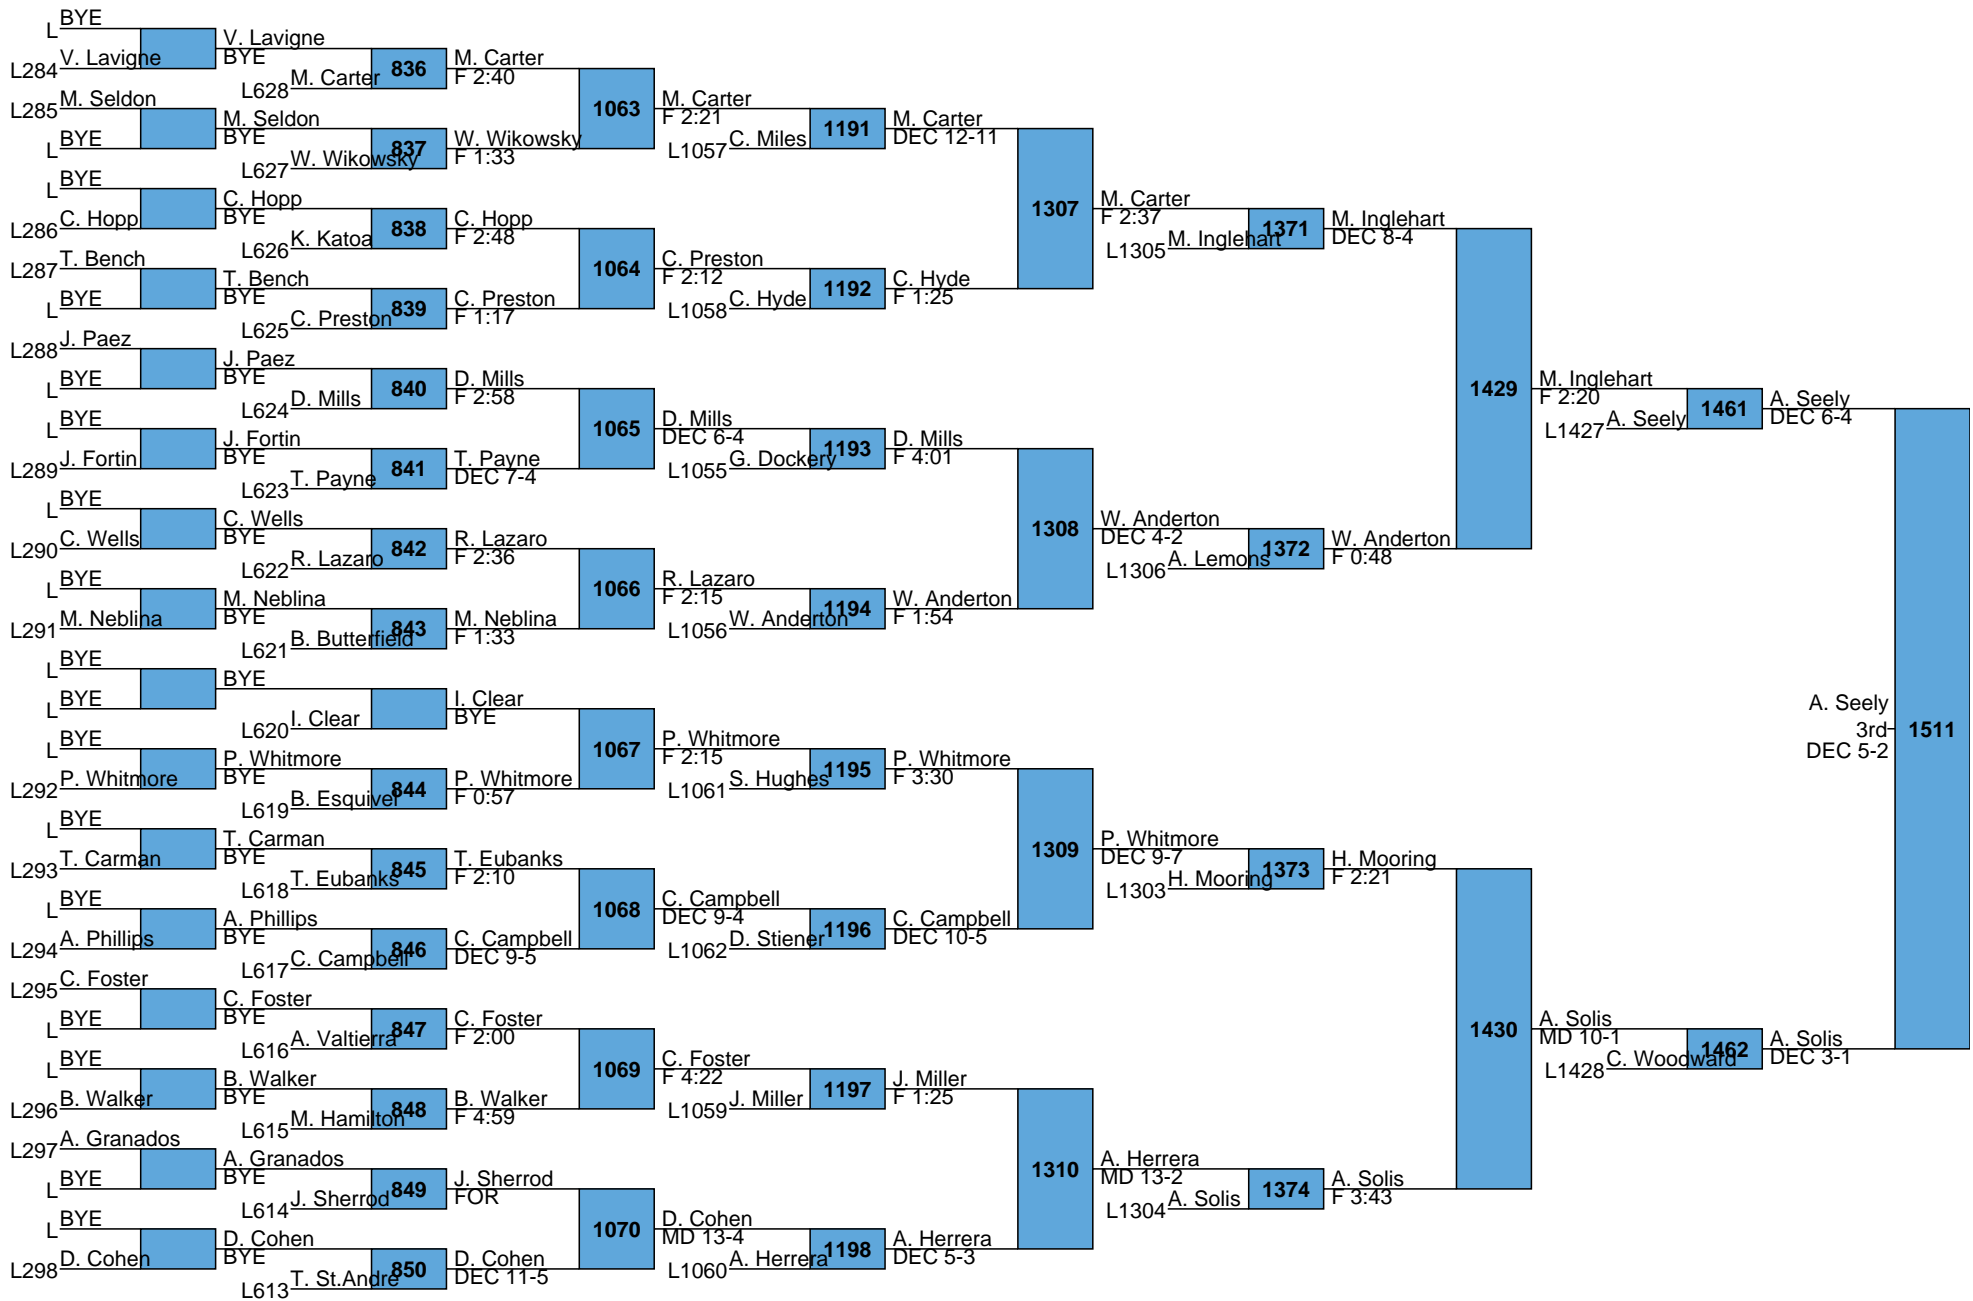

Reno Tournament of Champions
High School
170

L1457 N. Krone
DEC 7-8 1504 N. Clements
L1458 N. Clements 5th
DEC 8-3 DEC 2-1

L1421 W. Monroe
DEC 5-0 1505 W. Monroe
L1422 B. Van Hassel 7th
DEC 4-3 DEC 6-3

Reno Tournament of Champions
High School
182

L1459 C. Loveless C. Loveless
DEC 10-8 5th
S. Loera 1508
L1460 DEC 6-3 DEC 3-1

L1425 J. Huber J. Huber
F 3:07 7th
T. Ross 1509
L1426 DEC 5-0 DEC 4-2

Reno Tournament of Champions
High School
195

L1461 M. Inglehart M. Inglehart
DEC 6-4 5th
L1462 C. Woodward DEC 3-1
DEC 3-1