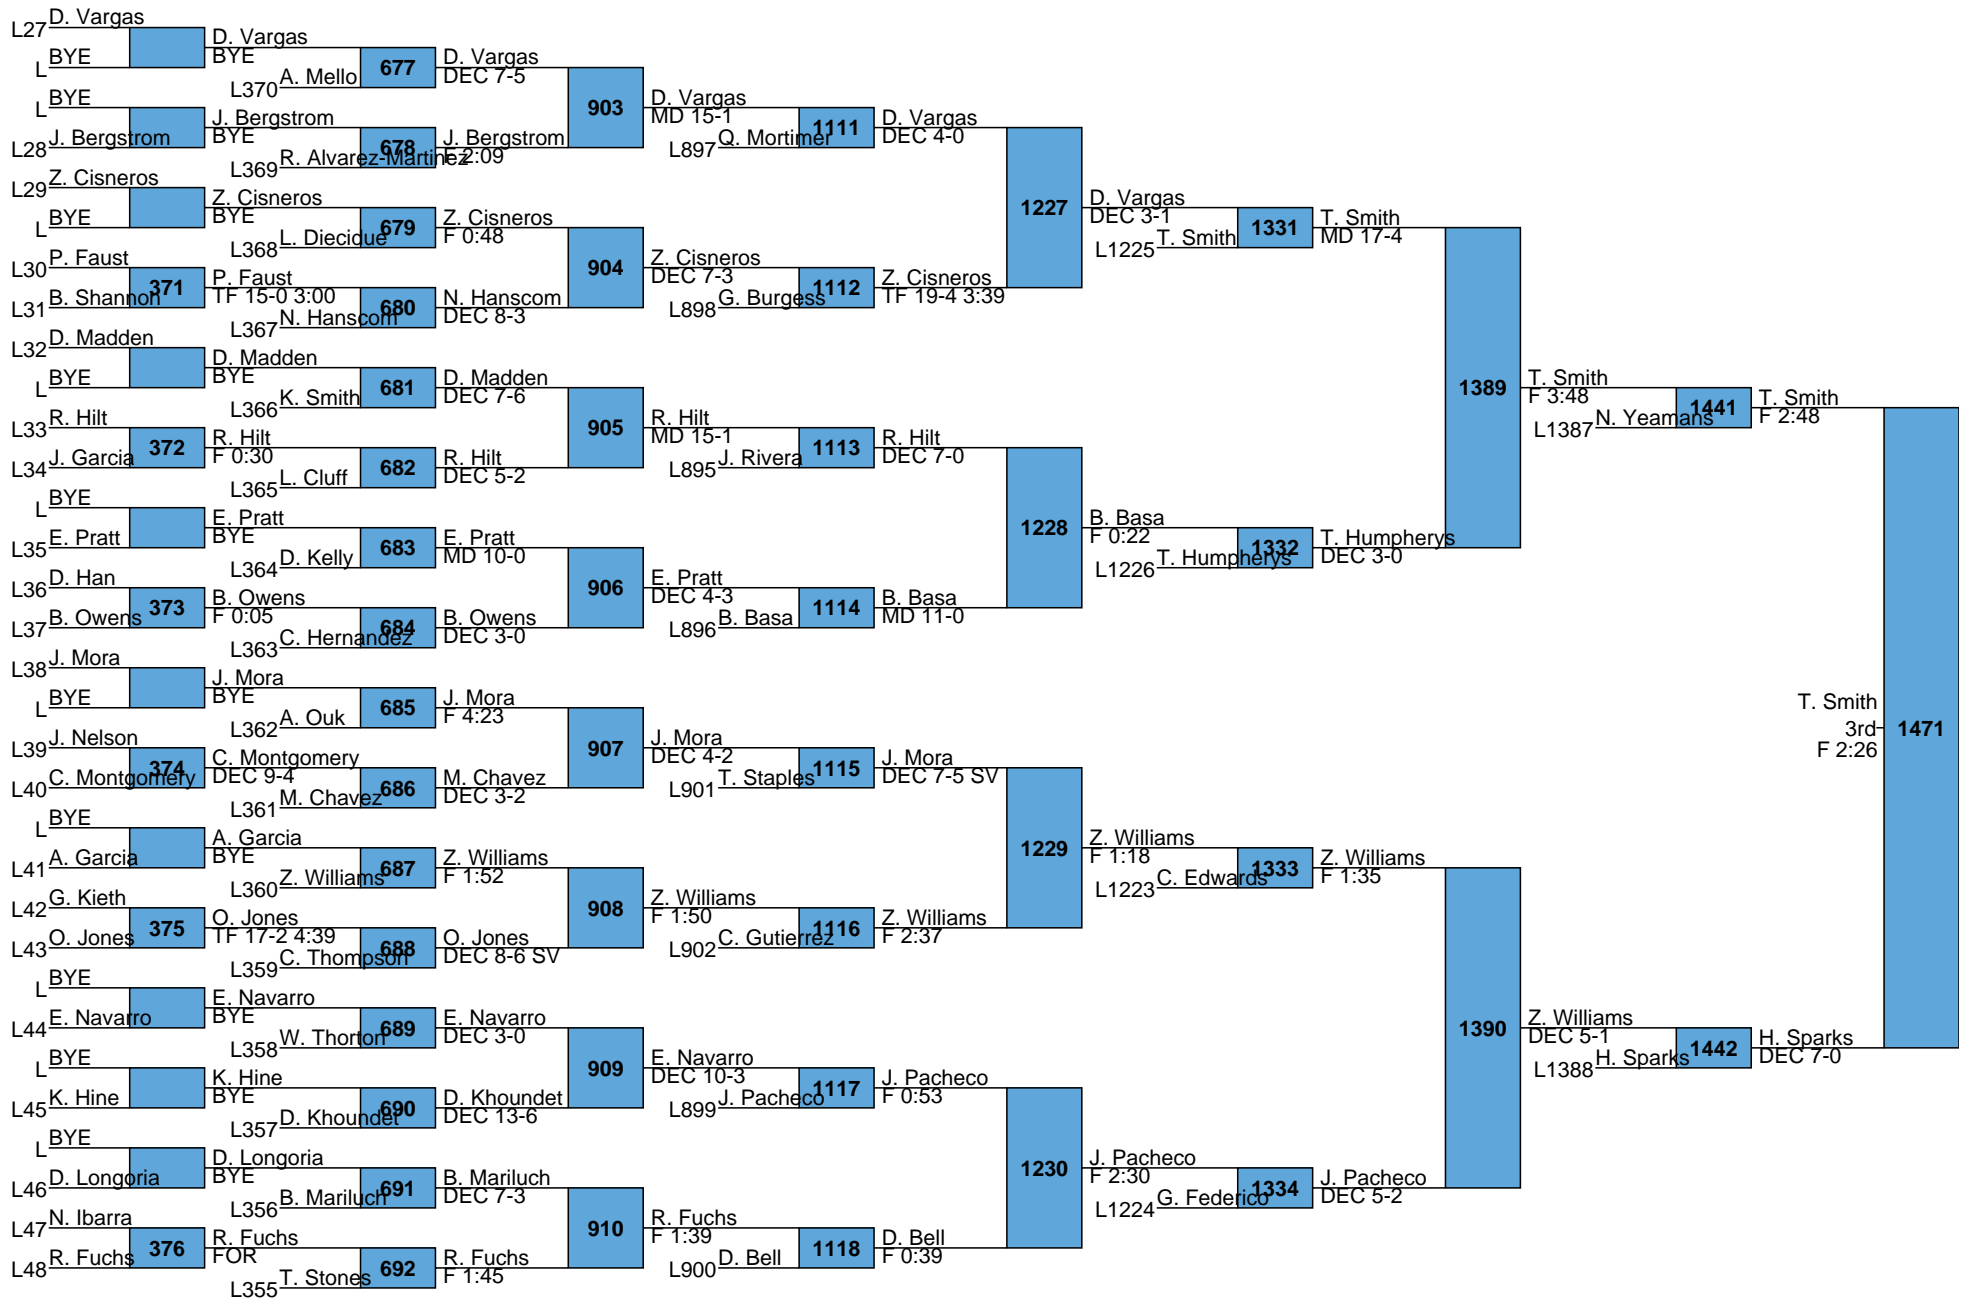

Reno Tournament of Champions
High School
106

L1439 A. Sissom W. Yapoujian
DEC 7-2 5th
L1440 W. Yapoujian DEC 2-0
DEC 3-1

L1385 J. Hiller D. Stutzman
F 4:52 7th
L1386 D. Stutzman DEC 5-4
DEC 5-3

Reno Tournament of Champions
 High School
 113