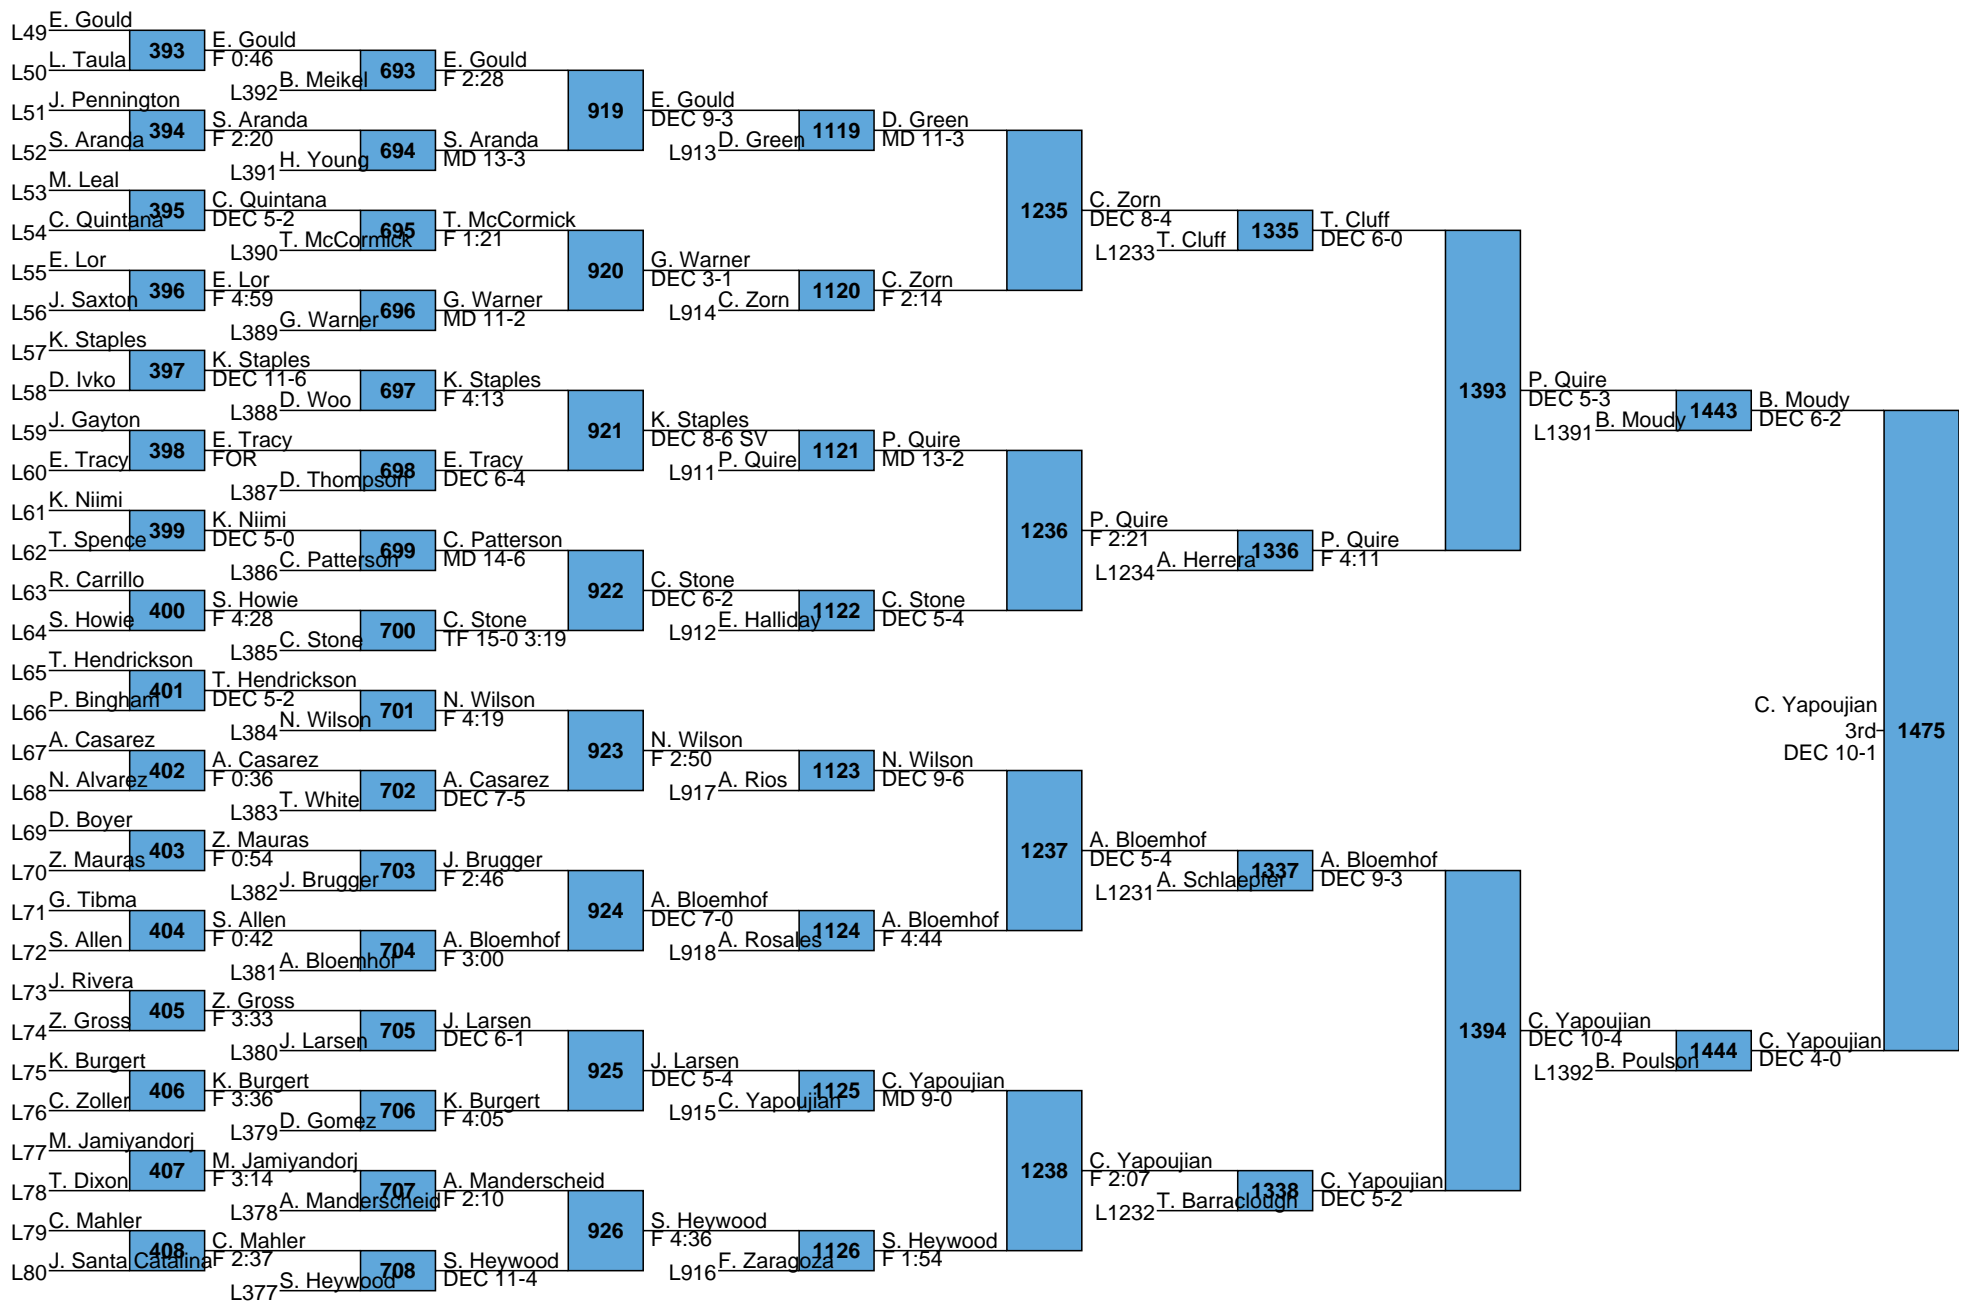

L1441 N. Yeamans Z. Williams
F 2:48 1472 5th
L1442 Z. Williams 5th
DEC 7-0 DEC 3-1

L1389 T. Humpherys J. Pacheco
F 3:48 1473 7th
L1390 J. Pacheco 7th
DEC 5-1 DEC 3-2

Reno Tournament of Champions
 High School
 120