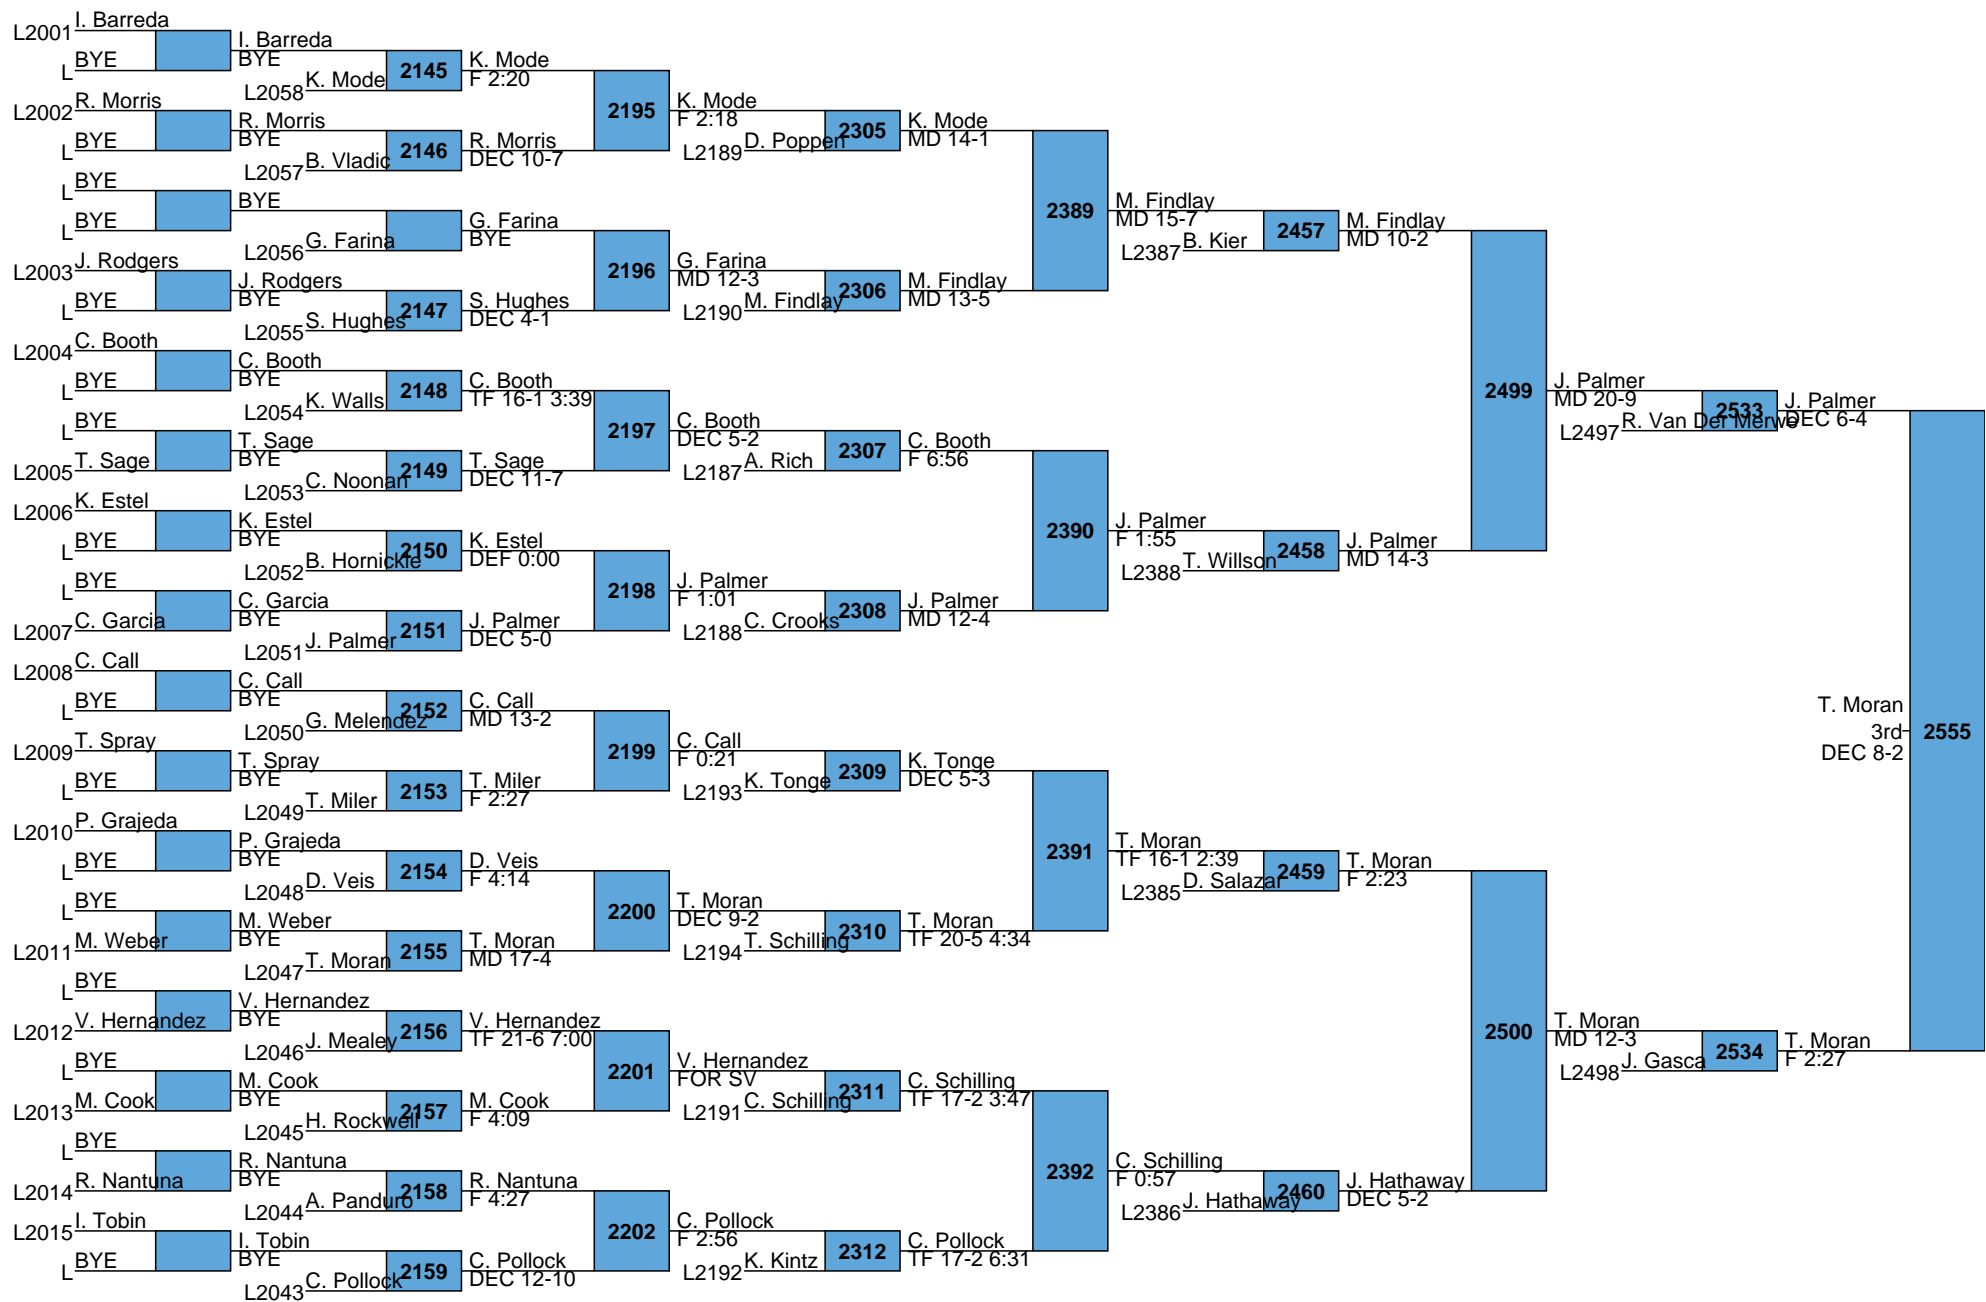

Reno Tournament of Champions

College

125

Reno Tournament of Champions

College

133

Reno Tournament of Champions

College

141

L2533 R. Van Der Merwe  
DEC 6-4 J. Gasca  
L2534 J. Gasca 2556 5th  
F 2:27 M FOR 0-0 0:00

Reno Tournament of Champions

College

157

L2537 A. Thompson A. Thompson  
MD 10-0  
L2538 F. Green 2562 5th  
DEC 10-5 F 0:32

Reno Tournament of Champions

College

165

Reno Tournament of Champions

College

285