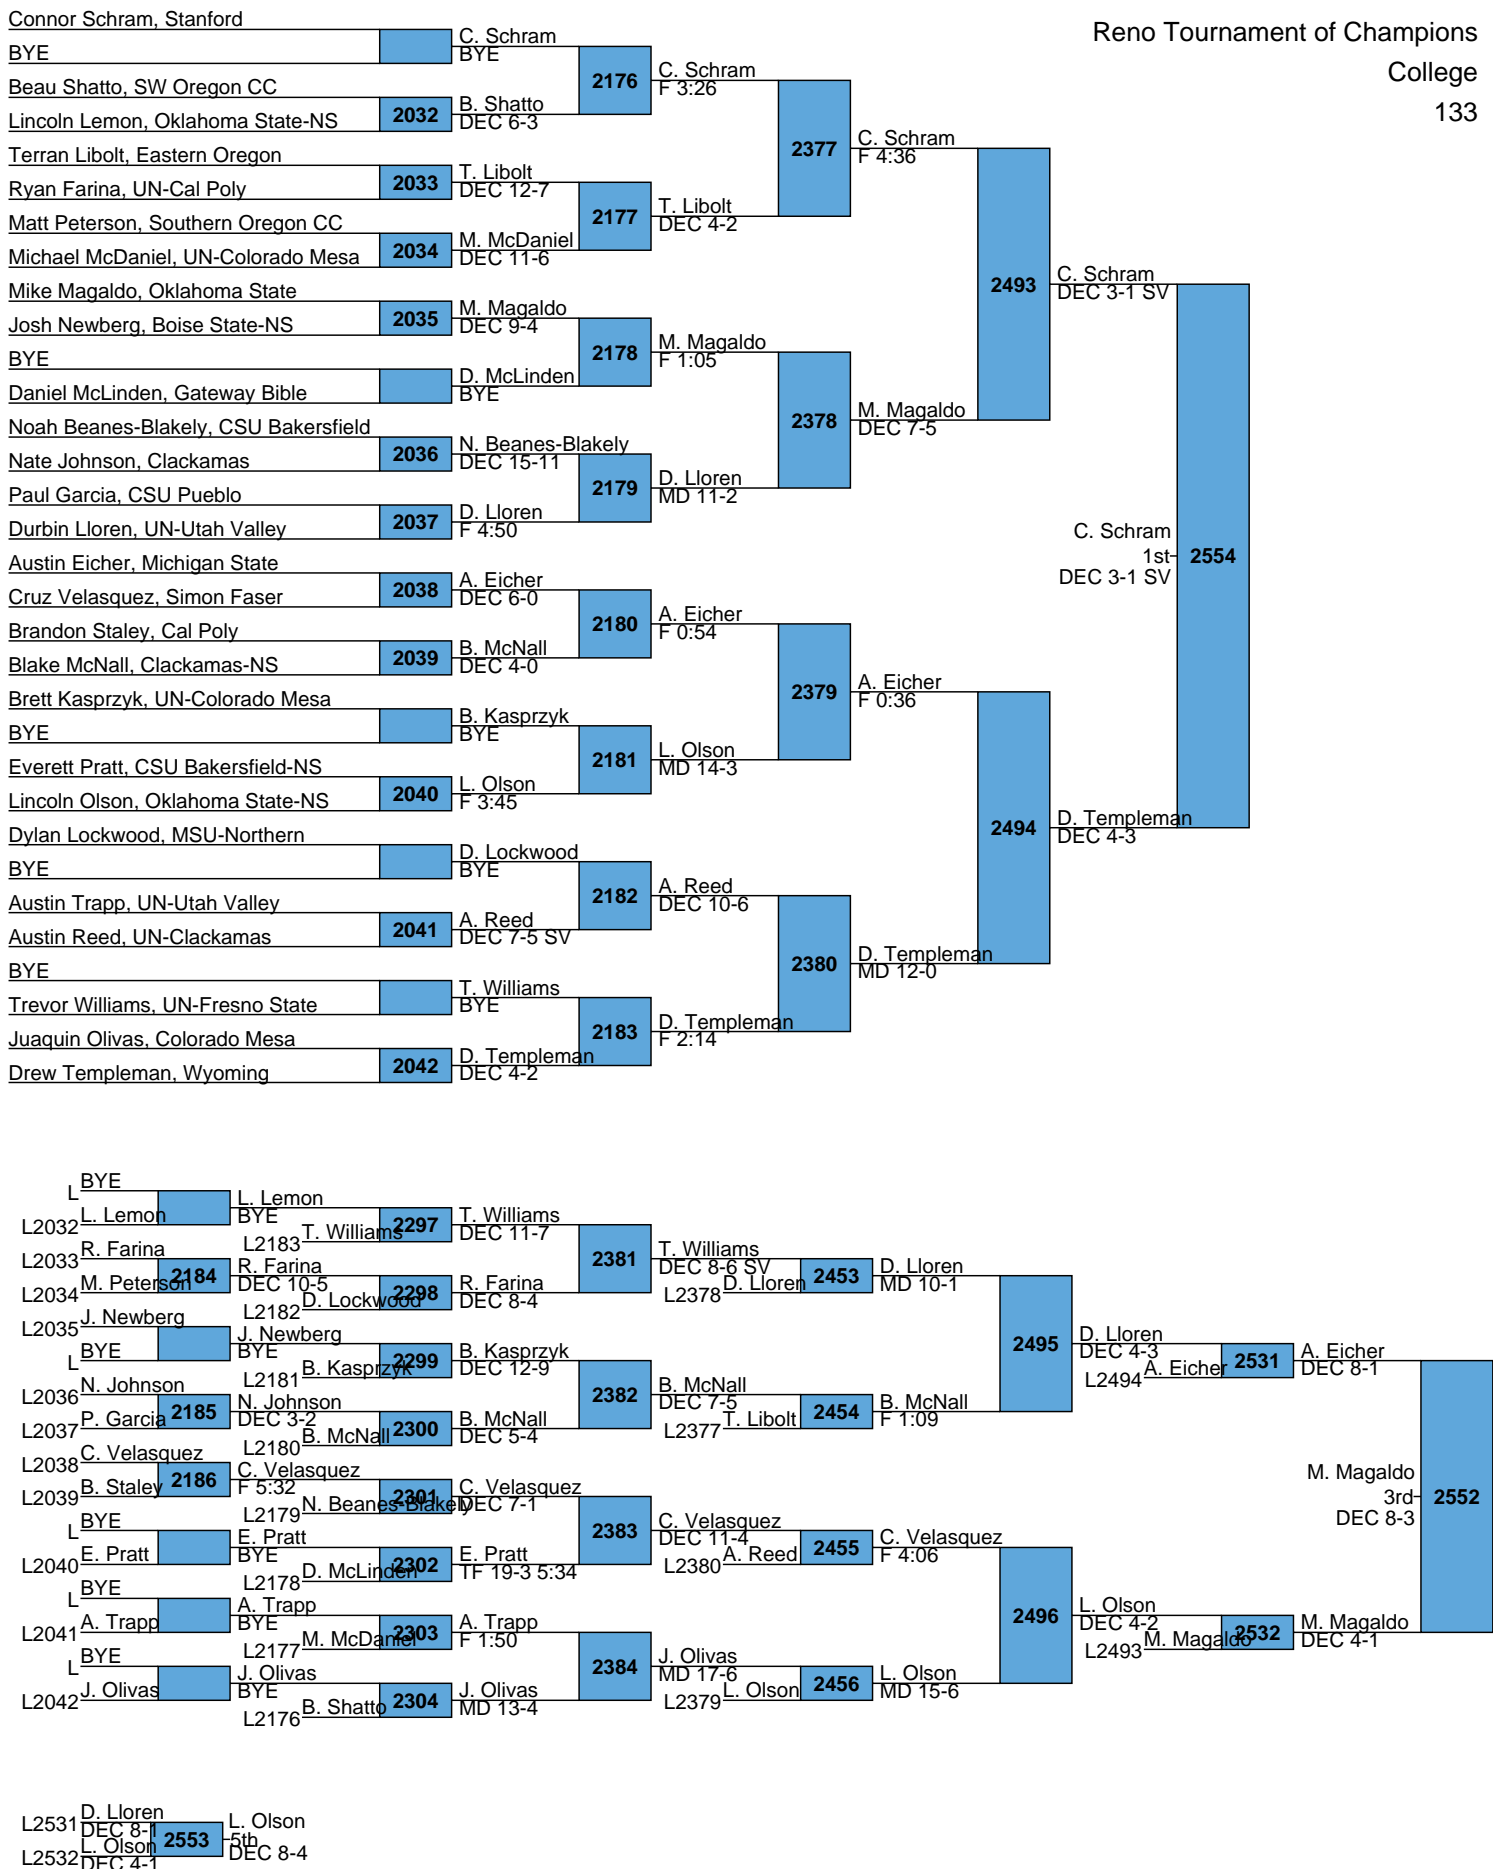

Reno Tournament of Champions

College

125

Reno Tournament of Champions

College

133

Reno Tournament of Champions

College

141

L2533 R. Van Der Merwe  
DEC 6-4 J. Gasca  
L2534 J. Gasca 2556 5th  
F 2:27 M FOR 0-0 0:00

Reno Tournament of Champions

College

157

L2537 A. Thompson A. Thompson  
MD 10-0  
L2538 F. Green 2562 5th  
DEC 10-5 F 0:32

Reno Tournament of Champions

College

165

Reno Tournament of Champions

College

285