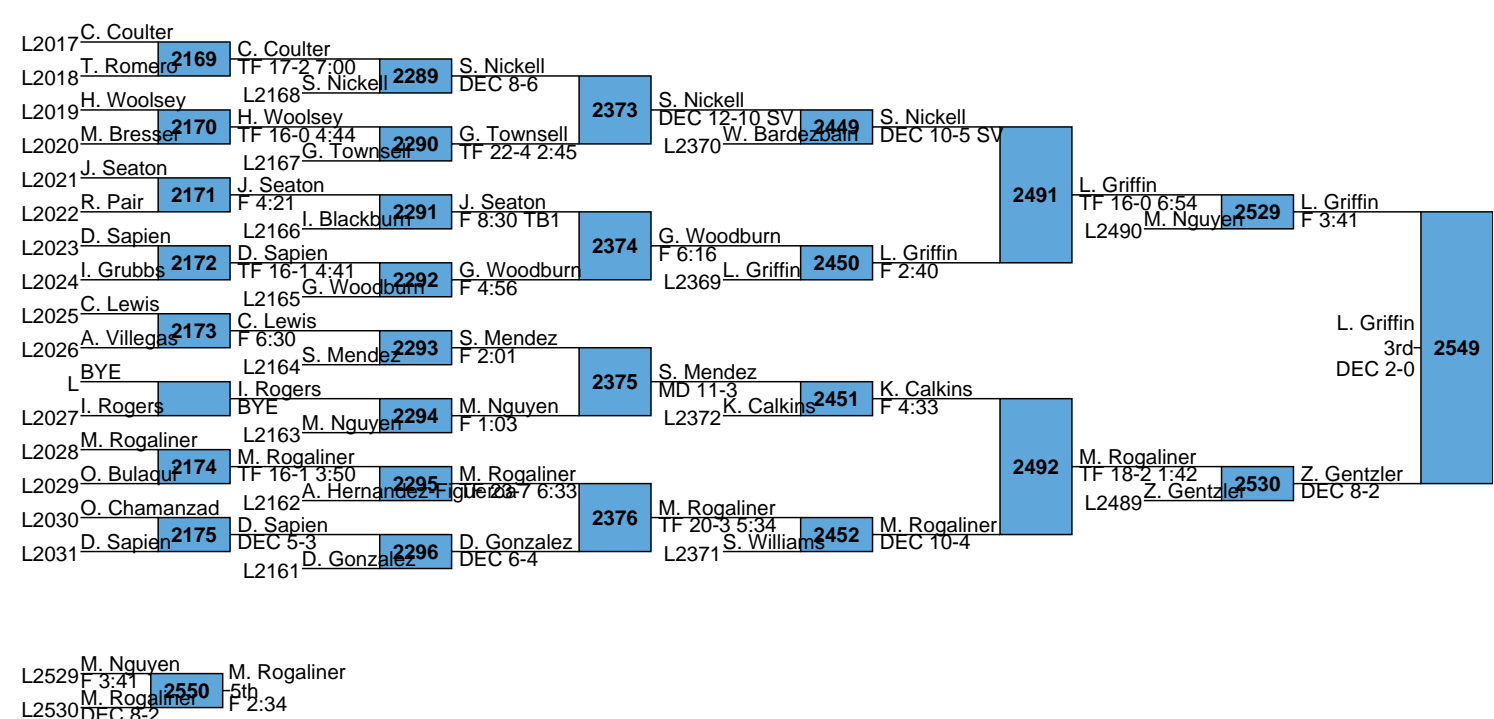

Reno Tournament of Champions

College

125

Reno Tournament of Champions

College

133

Reno Tournament of Champions

College

141

L2533 R. Van Der Merwe  
DEC 6-4 J. Gasca  
L2534 J. Gasca 2556 5th  
F 2:27 M FOR 0-0 0:00

Reno Tournament of Champions

College

157

L2537 A. Thompson A. Thompson  
MD 10-0  
L2538 F. Green 2562 5th  
DEC 10-5 F 0:32

Reno Tournament of Champions

College

165

Reno Tournament of Champions

College

285