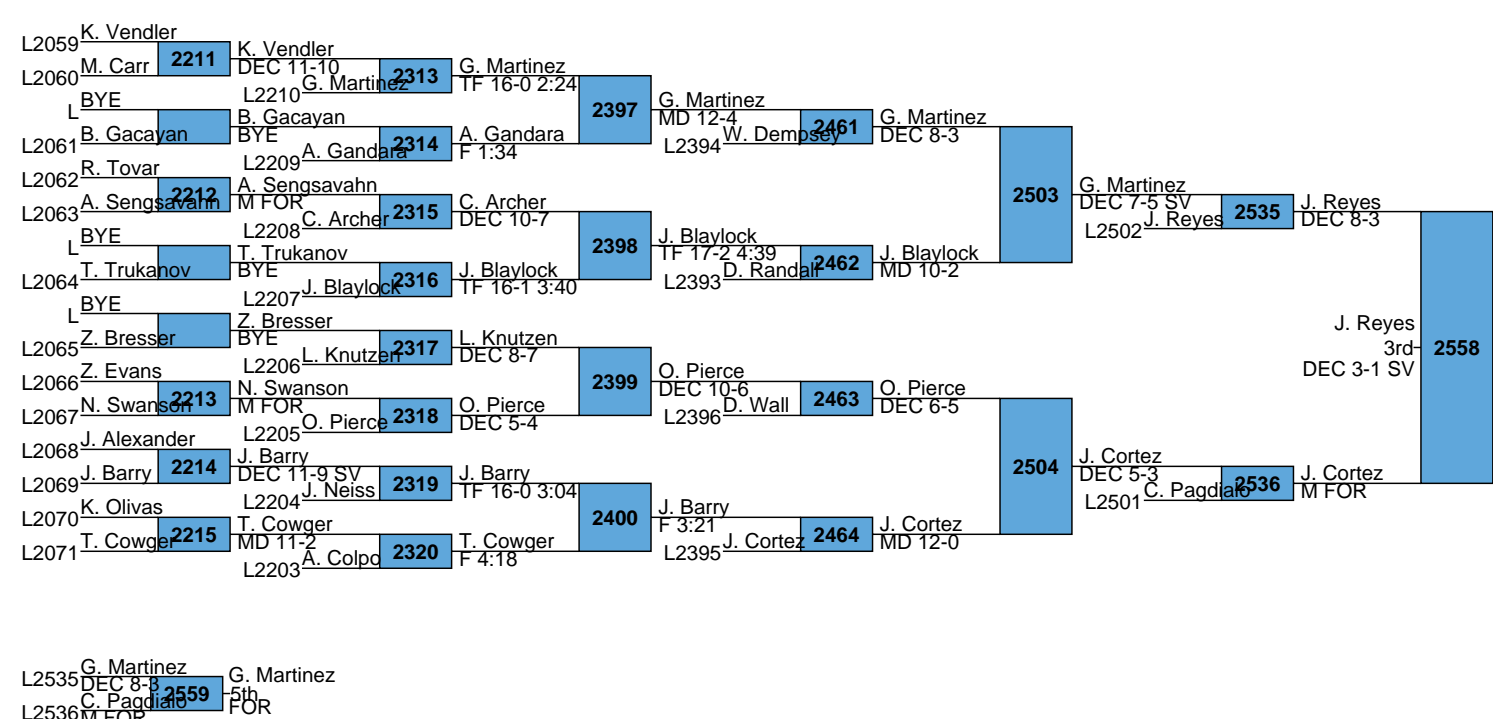

Reno Tournament of Champions

College

125

Reno Tournament of Champions

College

133

Reno Tournament of Champions

College

141

L2533 R. Van Der Merwe  
DEC 6-4 J. Gasca  
L2534 J. Gasca 2556 5th  
F 2:27 M FOR 0-0 0:00

Reno Tournament of Champions

College

157

L2537 A. Thompson A. Thompson  
MD 10-0  
L2538 F. Green 2562 5th  
DEC 10-5 F 0:32

Reno Tournament of Champions

College

165

Reno Tournament of Champions

College

285