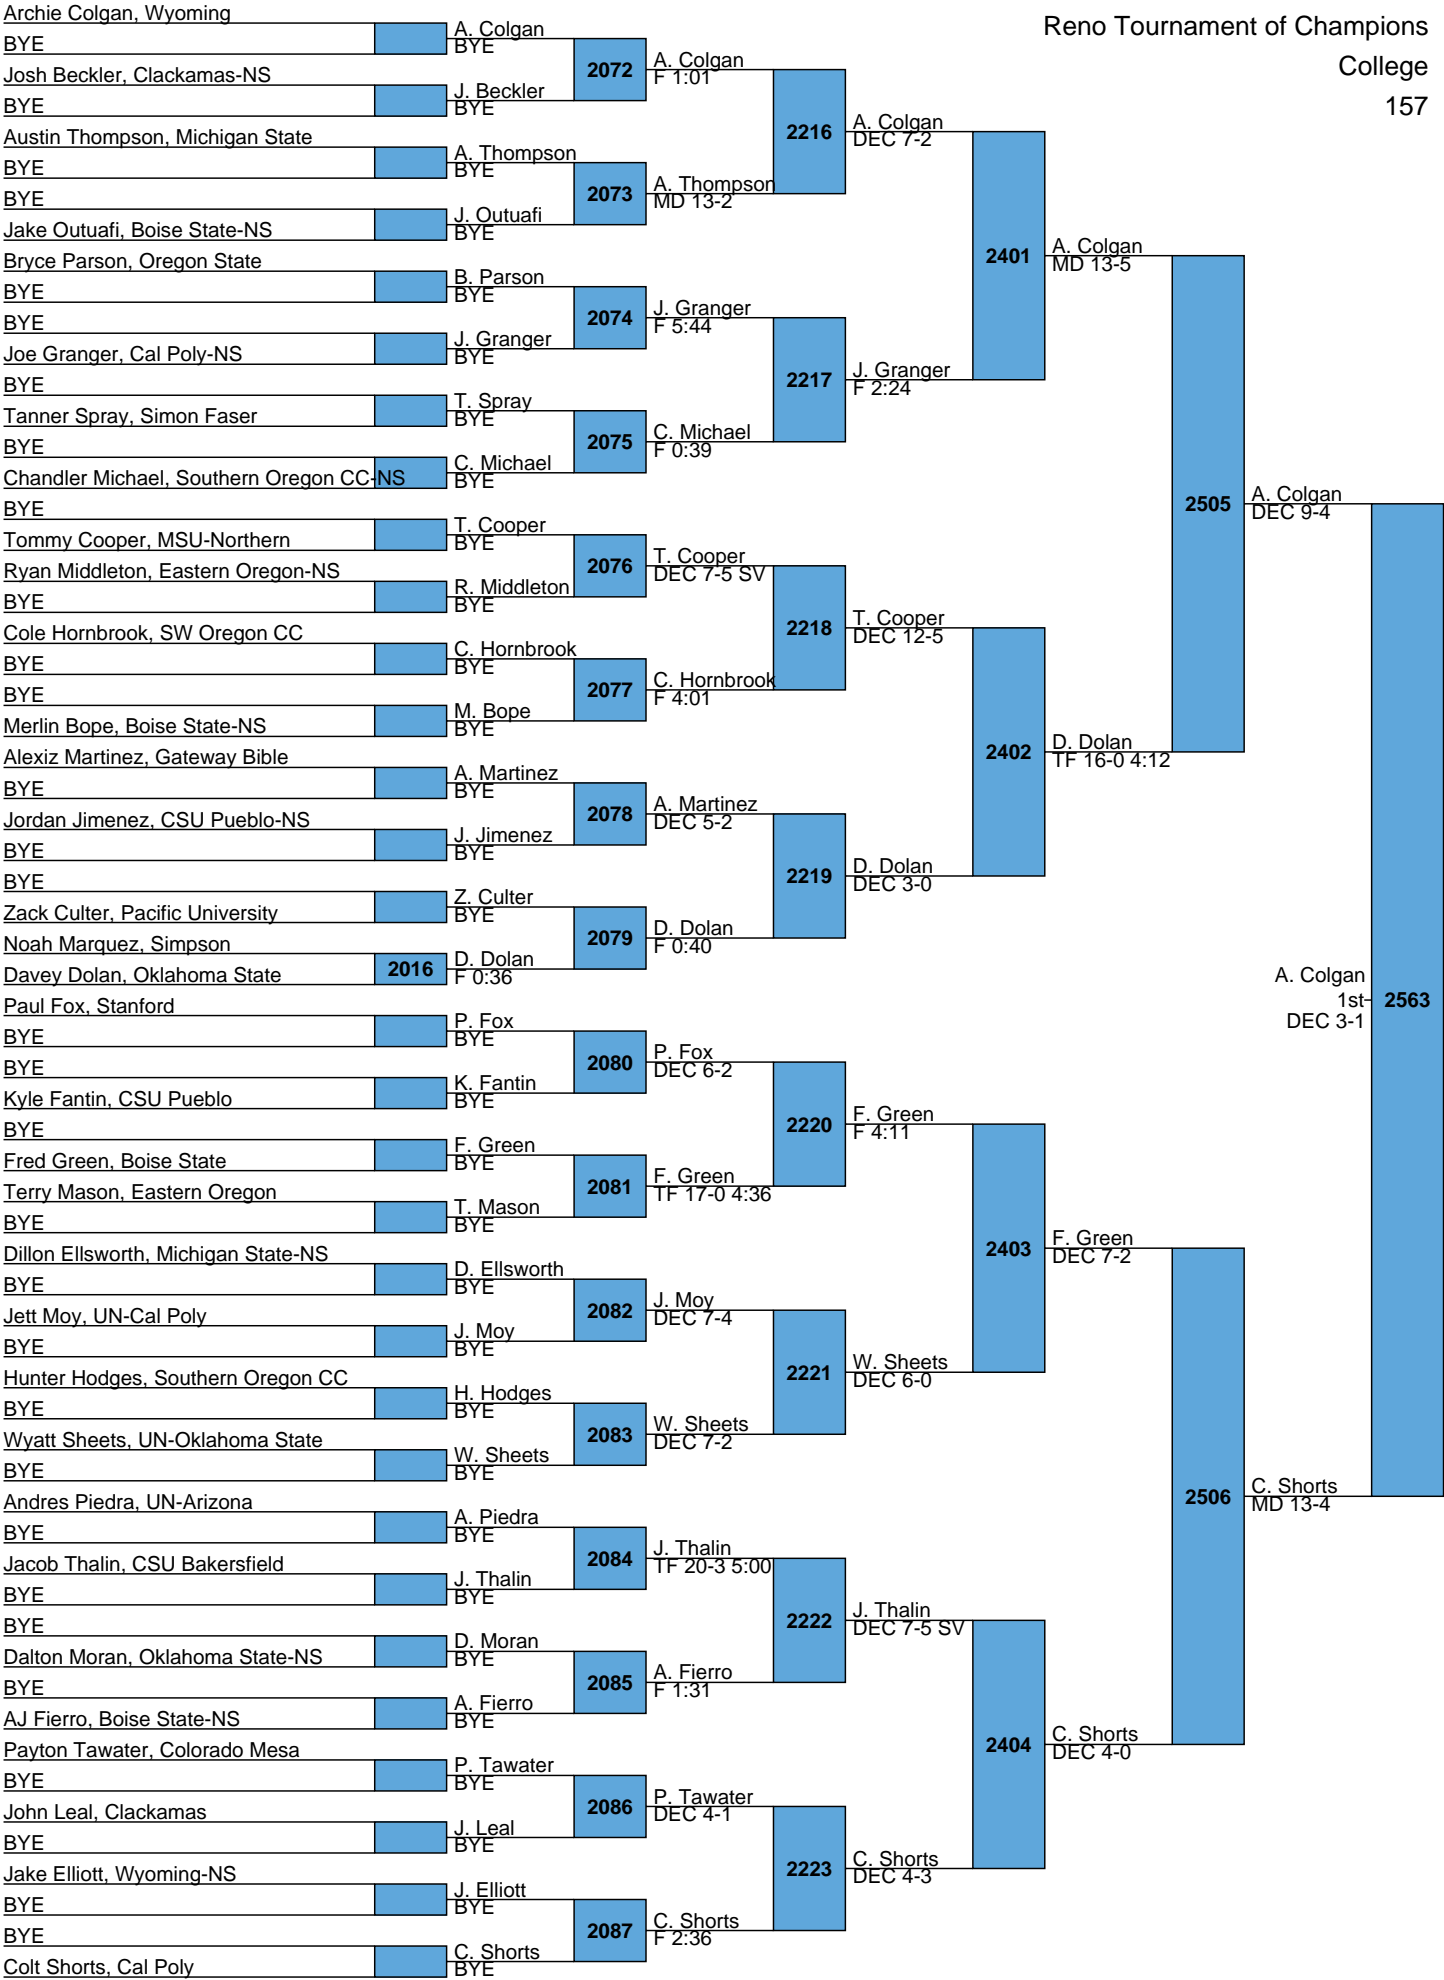

Reno Tournament of Champions

College

125

Reno Tournament of Champions

College

133

Reno Tournament of Champions

College

141

L2533 R. Van Der Merwe  
DEC 6-4 J. Gasca  
L2534 J. Gasca 2556 5th  
F 2:27 M FOR 0-0 0:00

Reno Tournament of Champions

College

157

L2537 A. Thompson A. Thompson  
MD 10-0  
L2538 F. Green 2562 5th  
DEC 10-5 F 0:32

Reno Tournament of Champions

College

165

Reno Tournament of Champions

College

285