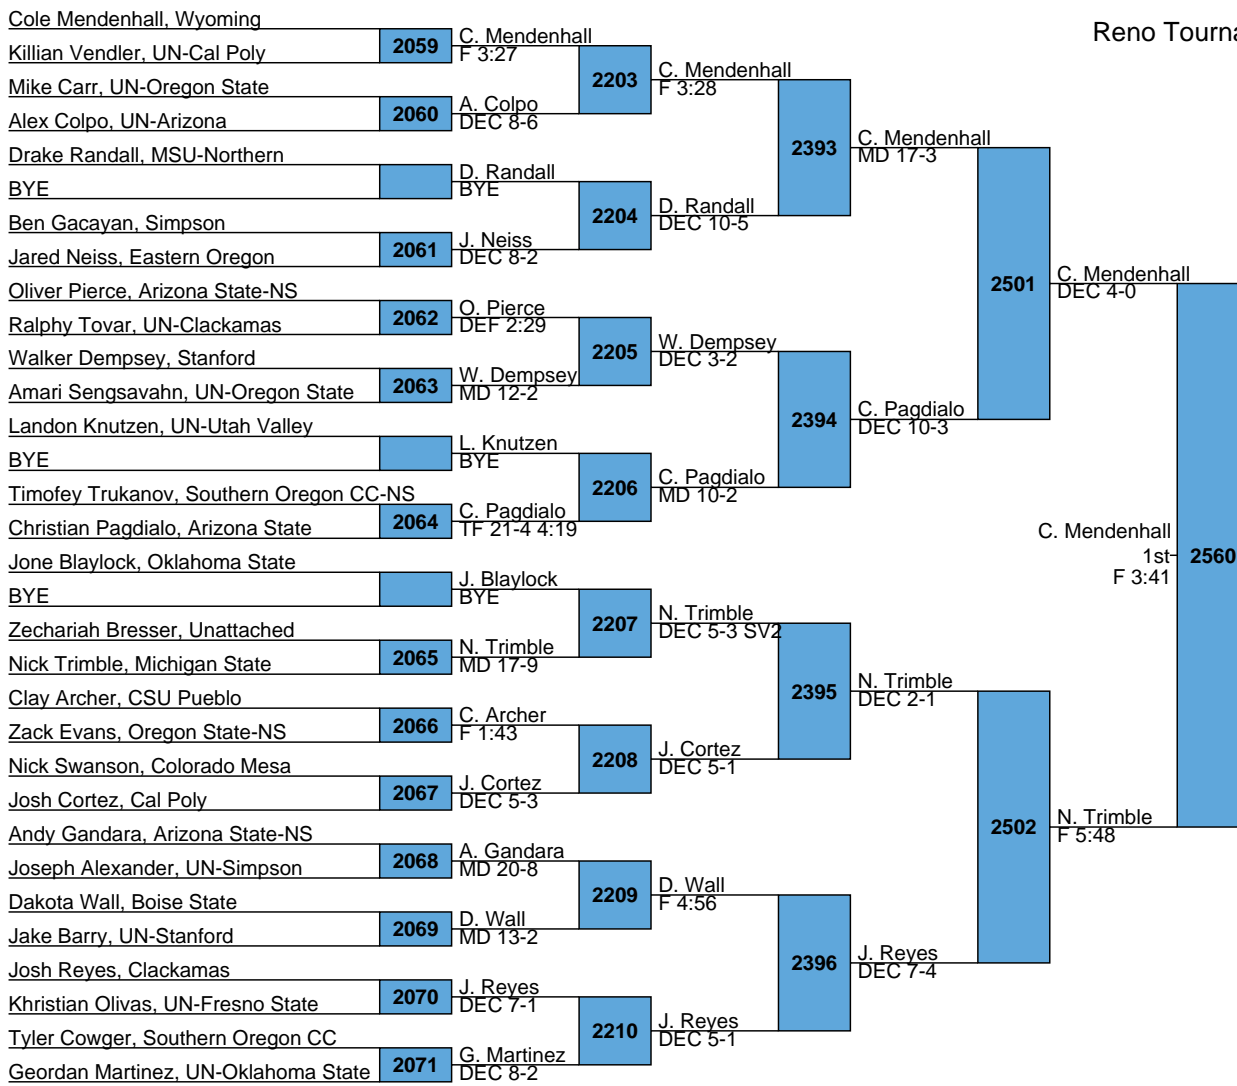

Reno Tournament of Champions

College

125

Reno Tournament of Champions

College

133

Reno Tournament of Champions

College

141

L2533 R. Van Der Merwe  
DEC 6-4 J. Gasca  
L2534 J. Gasca 2556 5th  
F 2:27 M FOR 0-0 0:00

Reno Tournament of Champions

College

157

L2537 A. Thompson A. Thompson  
MD 10-0  
L2538 F. Green 2562 5th  
DEC 10-5 F 0:32

Reno Tournament of Champions

College

165

Reno Tournament of Champions

College

285