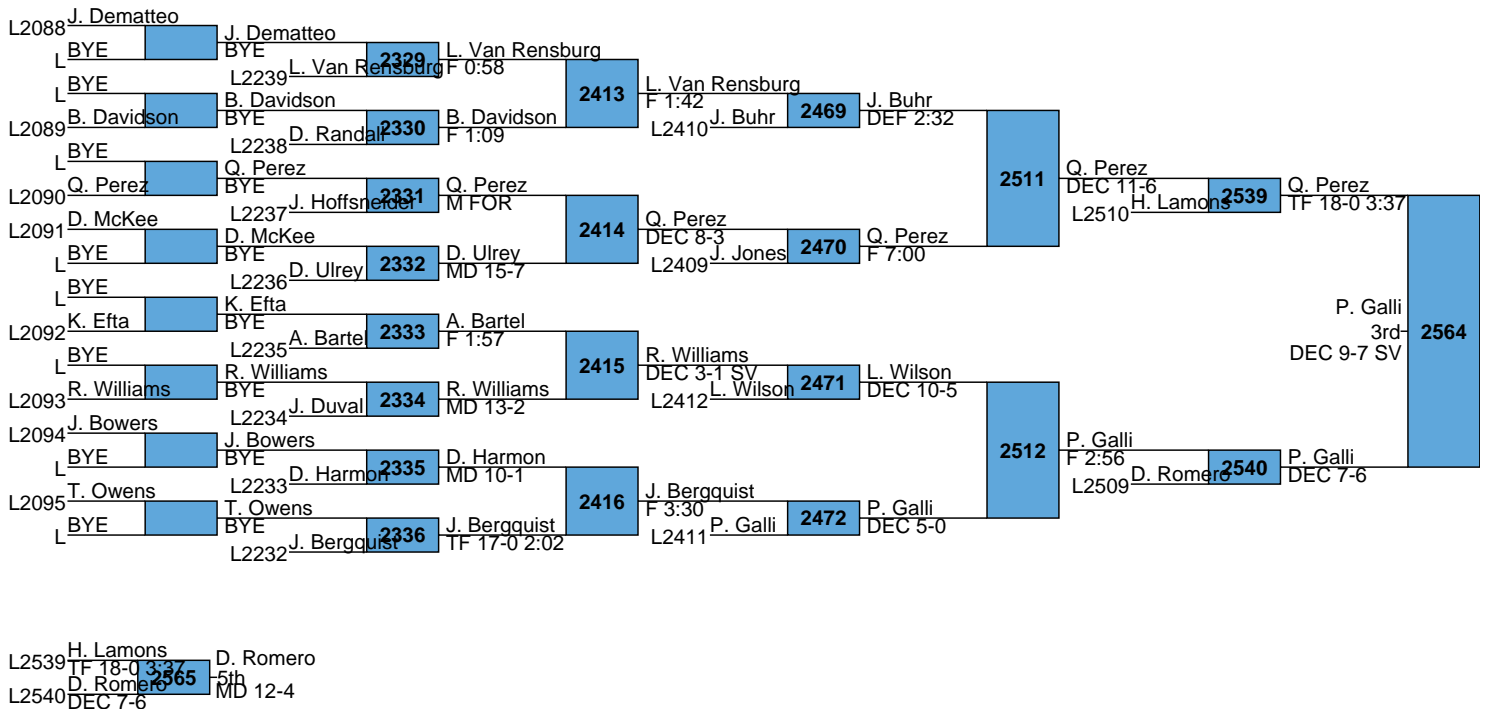

141

L2533 R. Van Der Merwe  
DEC 6-4 J. Gasca  
L2534 J. Gasca 2556 5th  
F 2:27 M FOR 0-0 0:00

Reno Tournament of Champions

College

157

L2537 A. Thompson A. Thompson  
MD 10-0  
L2538 F. Green 2562 5th  
DEC 10-5 F 0:32

Reno Tournament of Champions

College

165

Reno Tournament of Champions

College

285