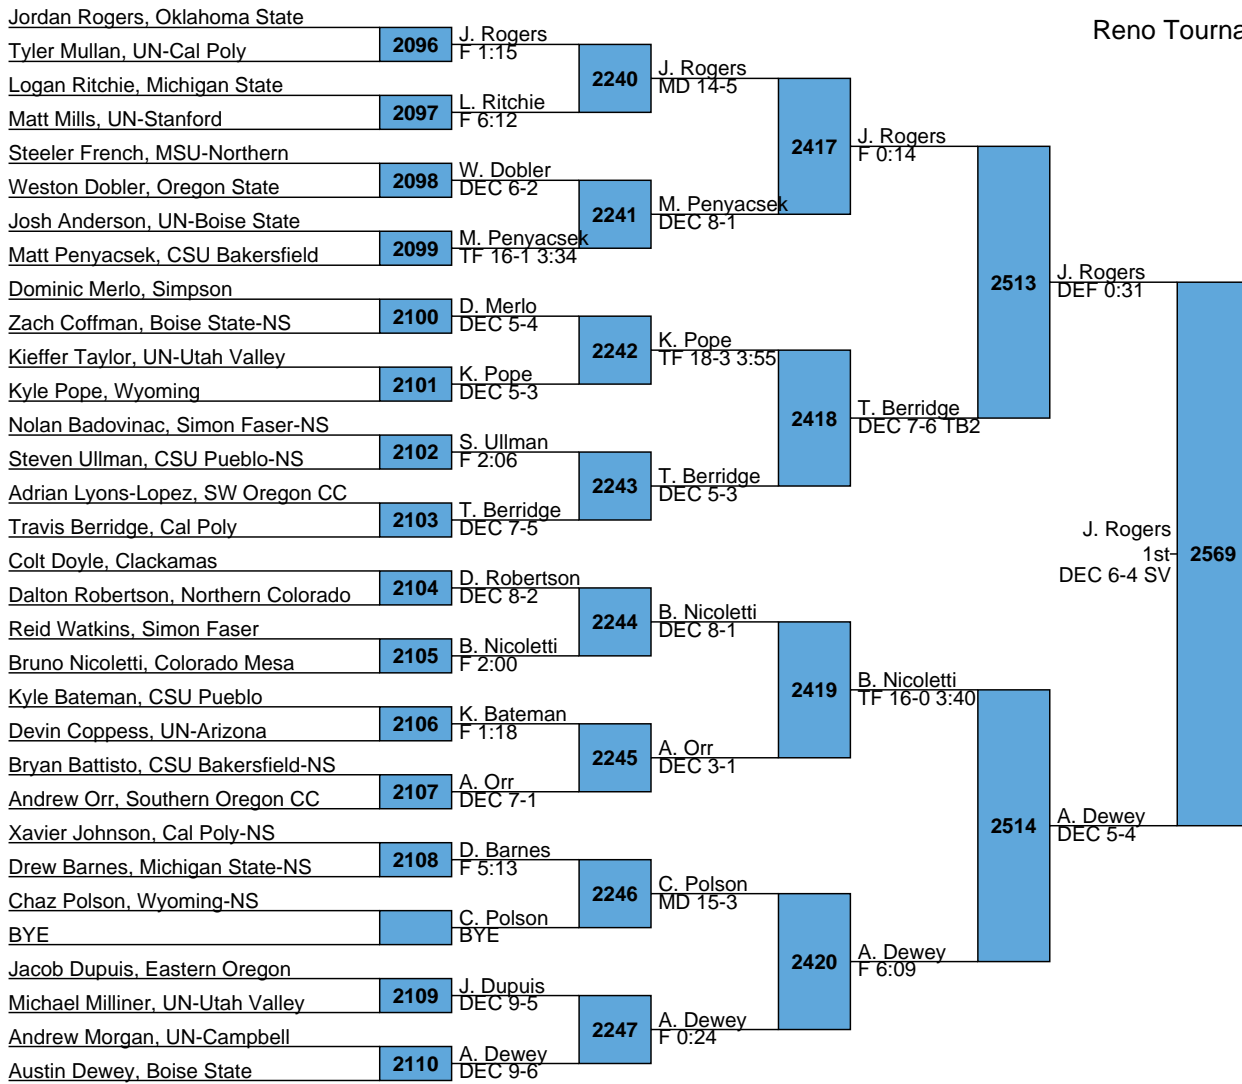

Reno Tournament of Champions

College

125

Reno Tournament of Champions

College

133

Reno Tournament of Champions

College

141

L2533 R. Van Der Merwe  
DEC 6-4 J. Gasca  
L2534 J. Gasca 2556 5th  
F 2:27 M FOR 0-0 0:00

Reno Tournament of Champions

College

157

L2537 A. Thompson A. Thompson  
MD 10-0  
L2538 F. Green 2562 5th  
DEC 10-5 F 0:32

Reno Tournament of Champions

College

165

Reno Tournament of Champions

College

285