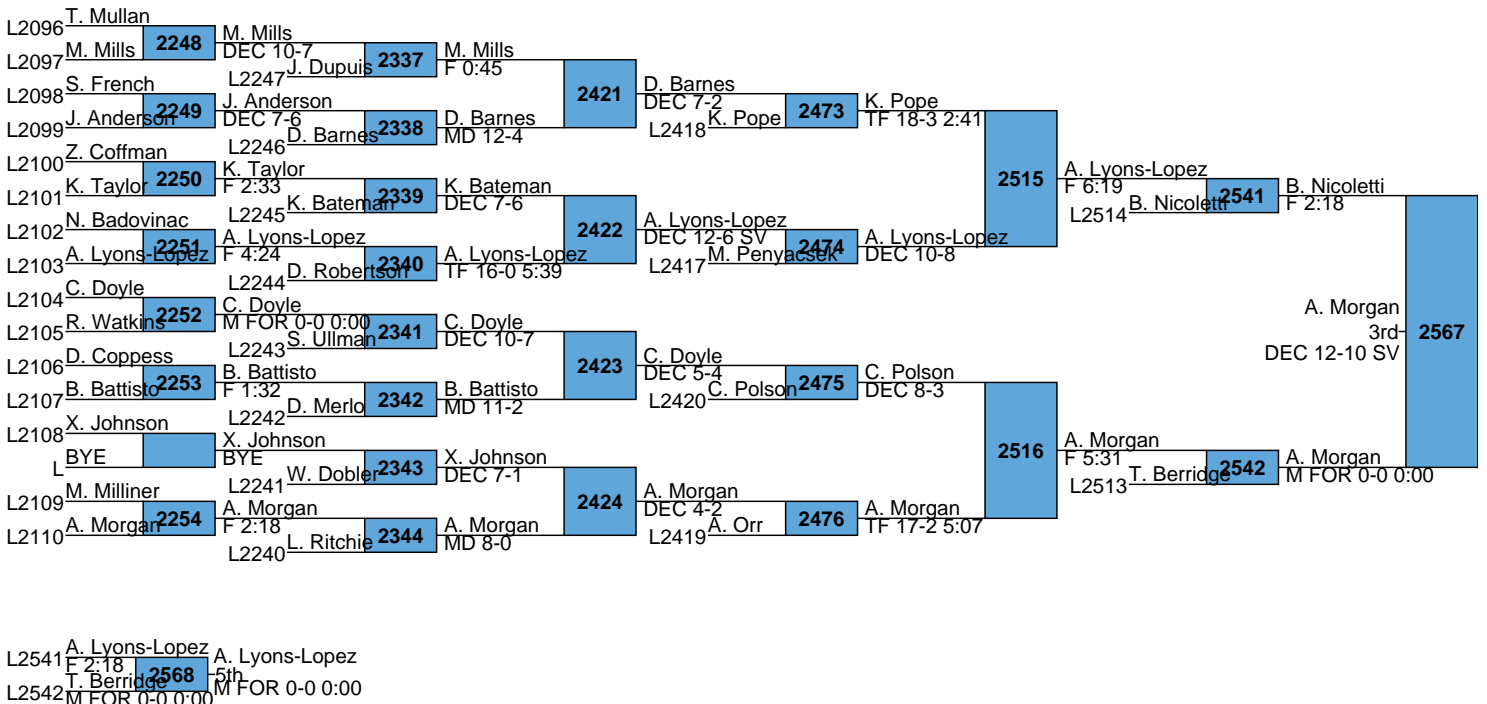

Reno Tournament of Champions

College

125

Reno Tournament of Champions

College

133

Reno Tournament of Champions

College

141

L2533 R. Van Der Merwe  
DEC 6-4 J. Gasca  
L2534 J. Gasca 2556 5th  
F 2:27 M FOR 0-0 0:00

Reno Tournament of Champions

College

157

L2537 A. Thompson A. Thompson  
MD 10-0  
L2538 F. Green 2562 5th  
DEC 10-5 F 0:32

Reno Tournament of Champions

College

165

Reno Tournament of Champions

College

285