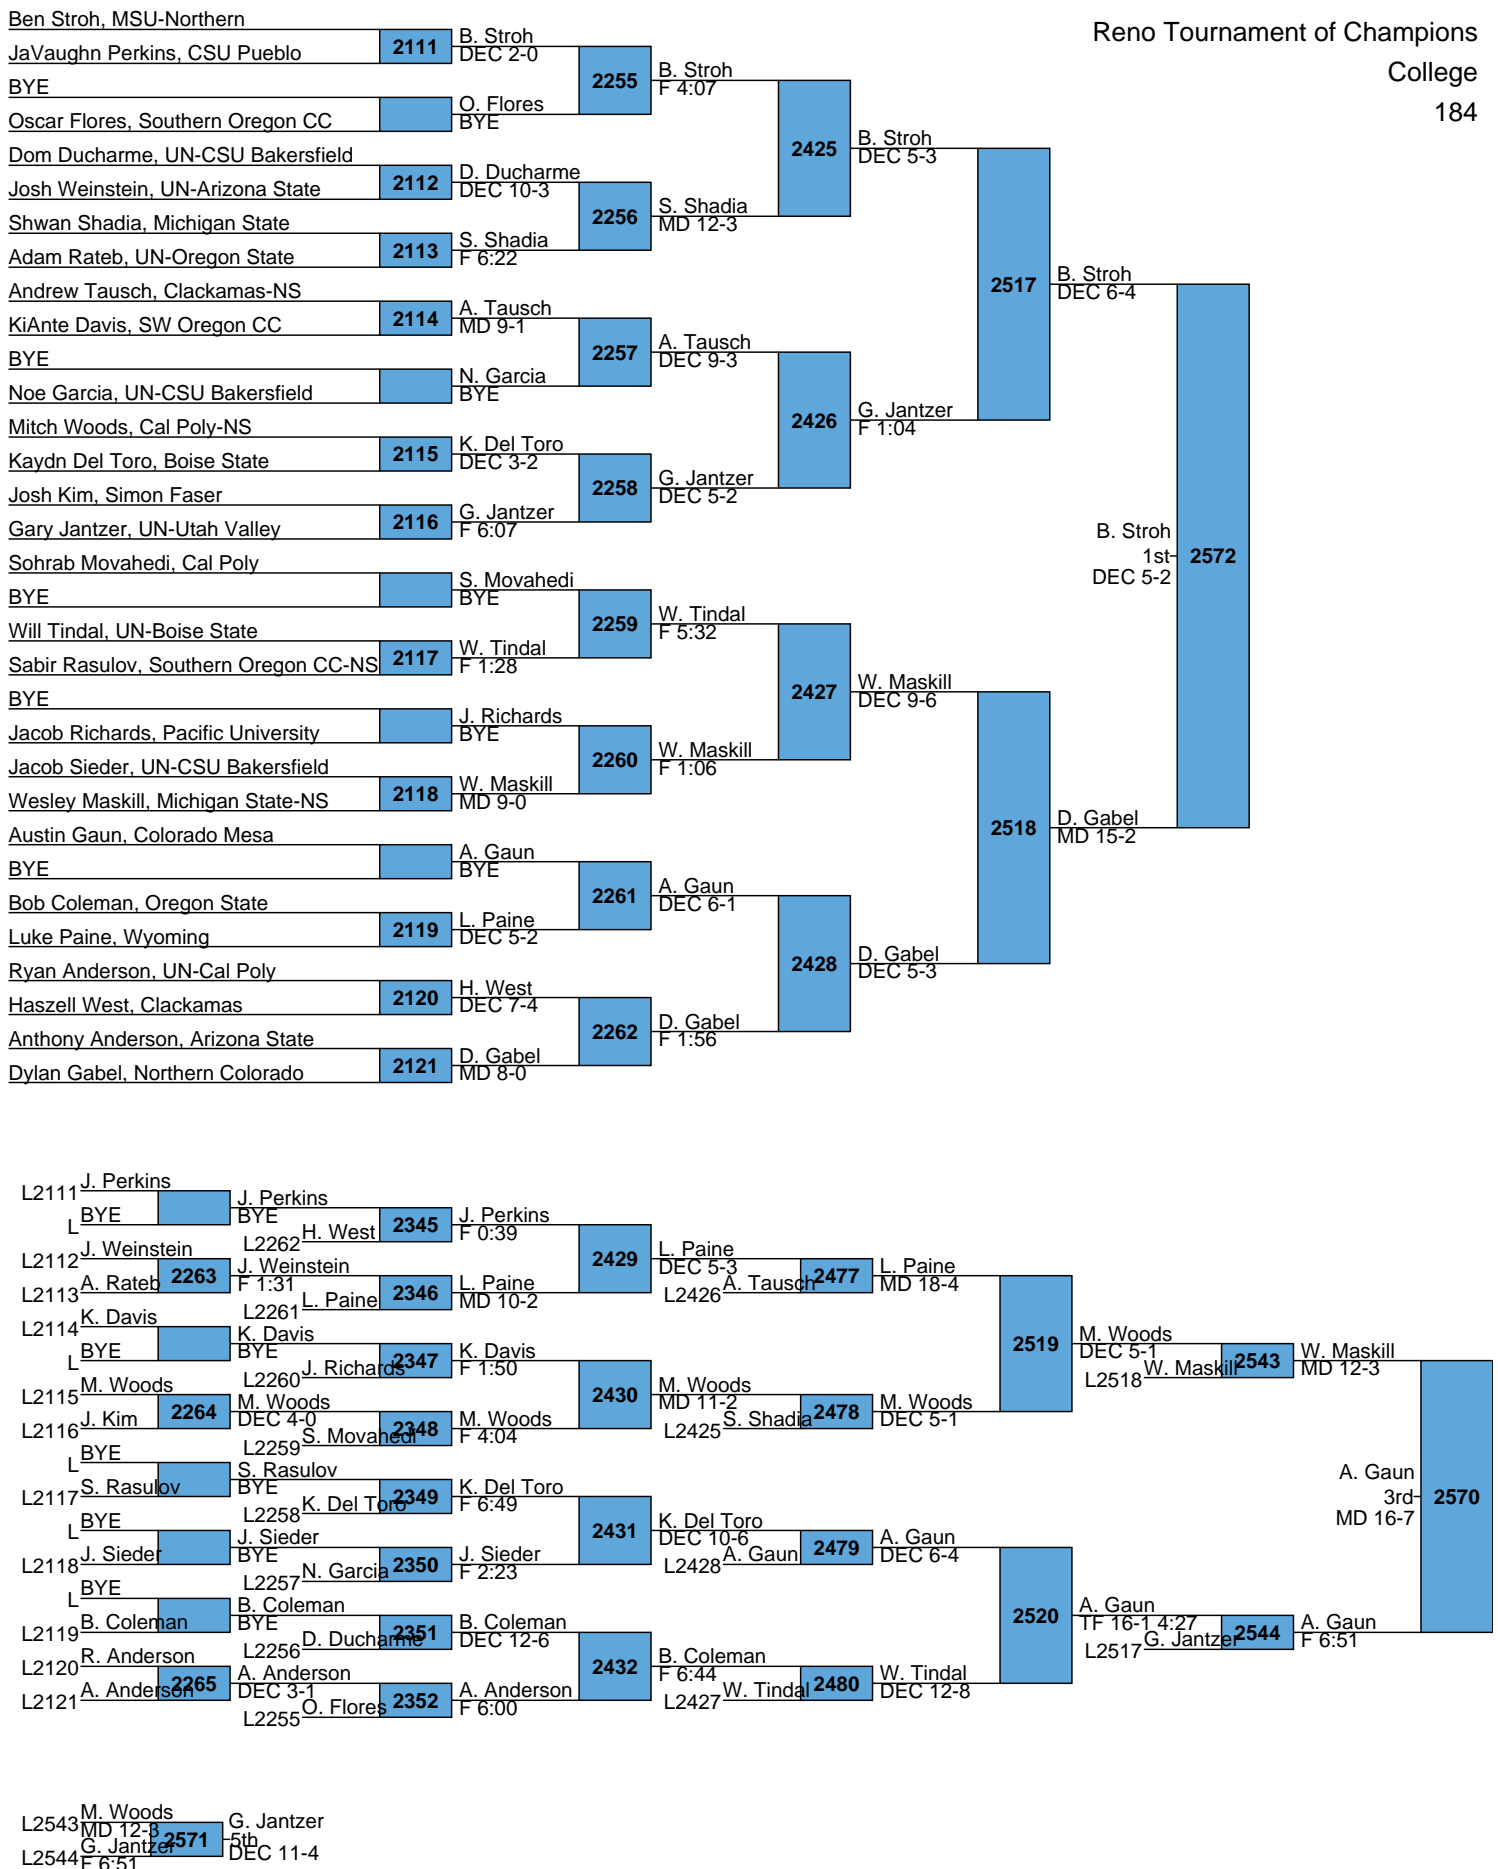

Reno Tournament of Champions

College

125

Reno Tournament of Champions

College

133

Reno Tournament of Champions

College

141

L2533 R. Van Der Merwe  
DEC 6-4 J. Gasca  
L2534 J. Gasca 2556 5th  
F 2:27 M FOR 0-0 0:00

Reno Tournament of Champions

College

157

L2537 A. Thompson A. Thompson  
MD 10-0  
L2538 F. Green 2562 5th  
DEC 10-5 F 0:32

Reno Tournament of Champions

College

165

Reno Tournament of Champions

College

285