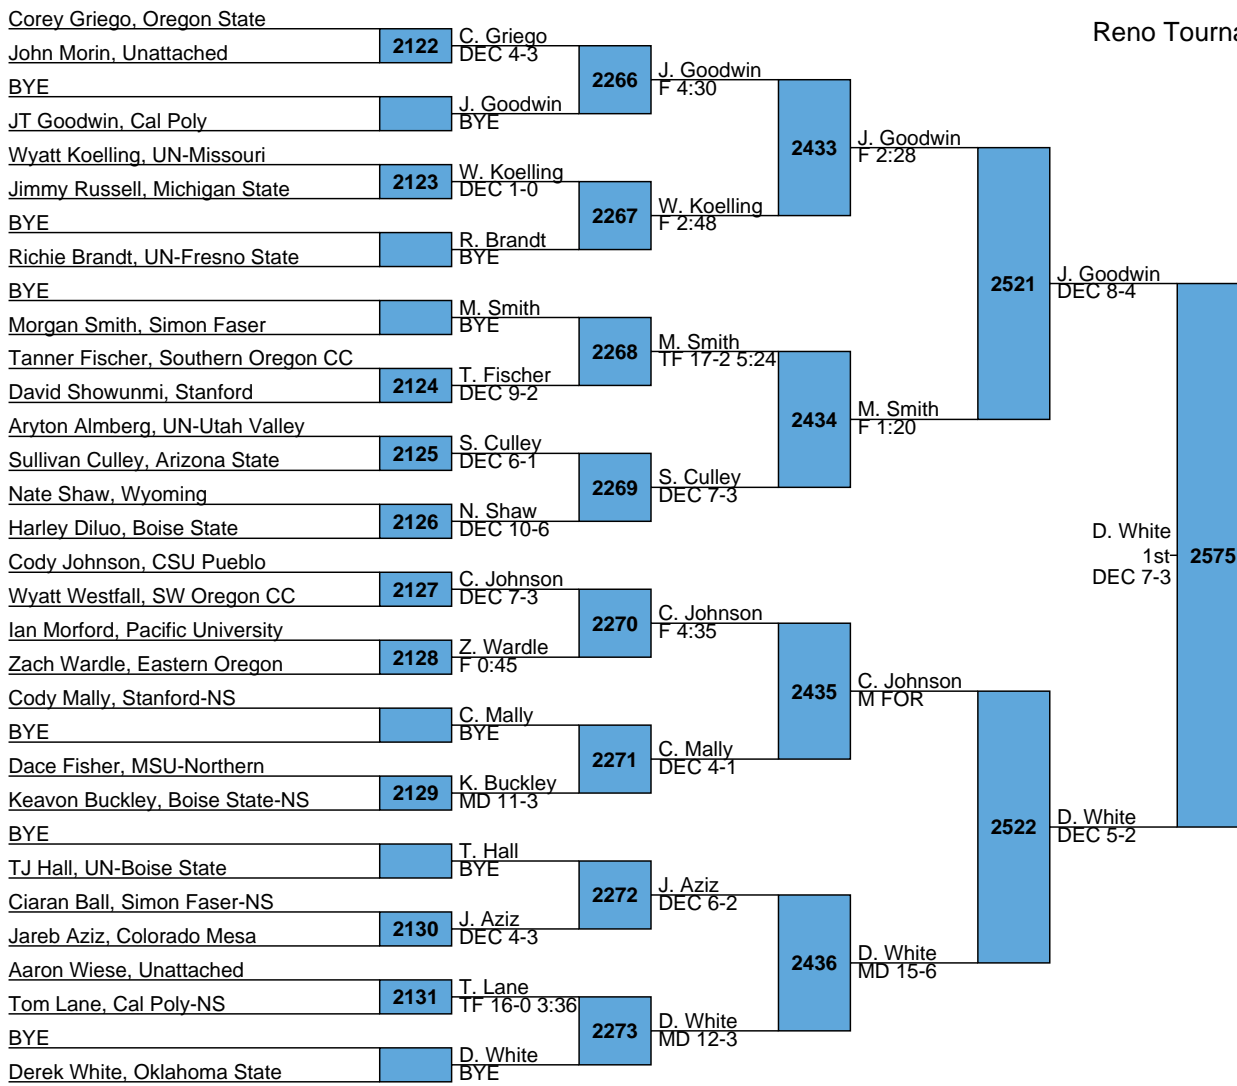

Reno Tournament of Champions

College

125

Reno Tournament of Champions

College

133

Reno Tournament of Champions

College

141

L2533 R. Van Der Merwe  
DEC 6-4 J. Gasca  
L2534 J. Gasca 2556 5th  
F 2:27 M FOR 0-0 0:00

Reno Tournament of Champions

College

157

L2537 A. Thompson A. Thompson  
MD 10-0  
L2538 F. Green 2562 5th  
DEC 10-5 F 0:32

Reno Tournament of Champions

College

165

Reno Tournament of Champions

College

285