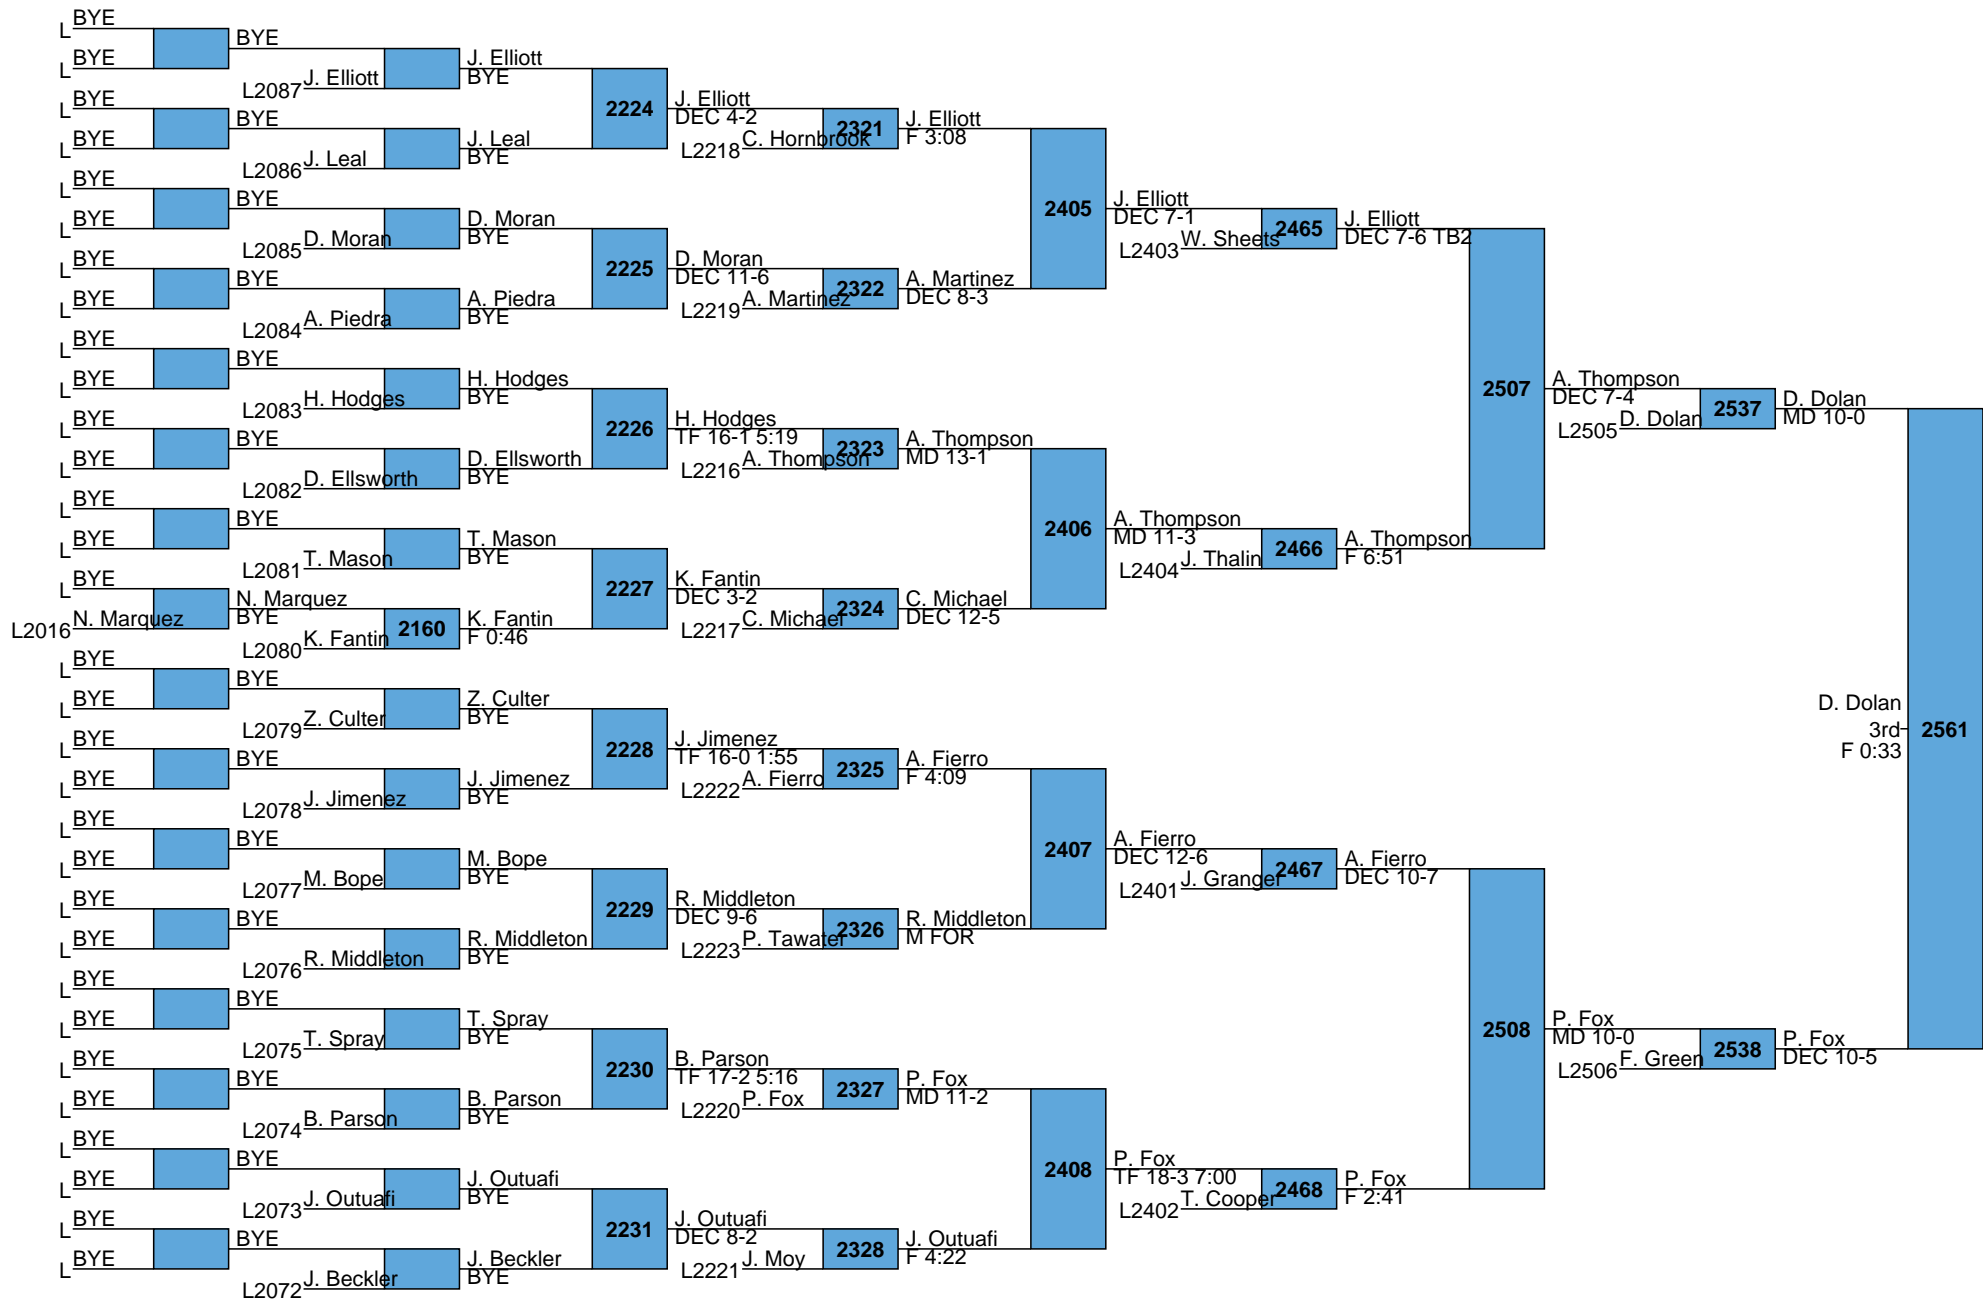

Reno Tournament of Champions

College

125

Reno Tournament of Champions

College

133

Reno Tournament of Champions

College

141

L2533 R. Van Der Merwe  
DEC 6-4 J. Gasca  
L2534 J. Gasca 2556 5th  
F 2:27 M FOR 0-0 0:00

Reno Tournament of Champions

College

157

L2537 A. Thompson A. Thompson  
MD 10-0  
L2538 F. Green 2562 5th  
DEC 10-5 F 0:32

Reno Tournament of Champions

College

165

Reno Tournament of Champions

College

285