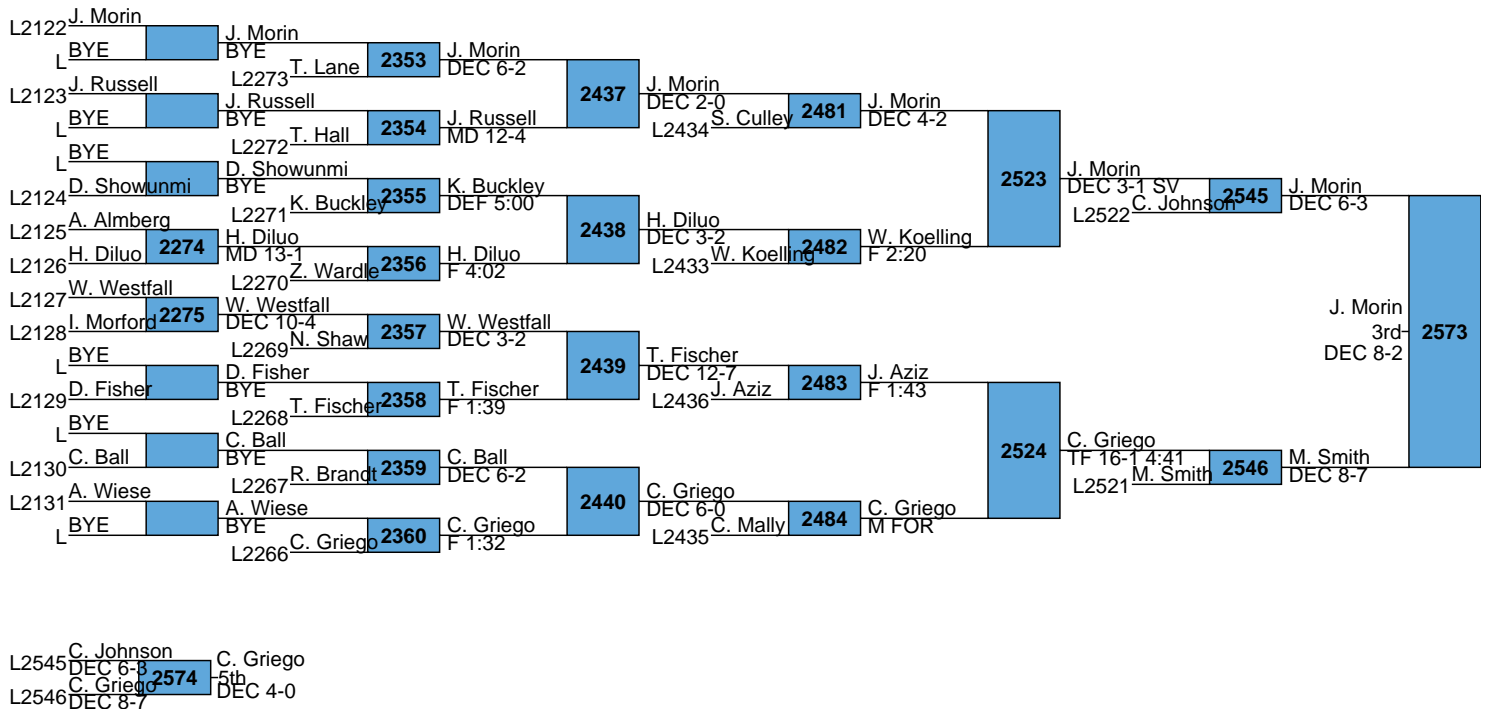

141

L2533 R. Van Der Merwe  
DEC 6-4 J. Gasca  
L2534 J. Gasca 2556 5th  
F 2:27 M FOR 0-0 0:00

Reno Tournament of Champions

College

157

L2537 A. Thompson A. Thompson  
MD 10-0  
L2538 F. Green 2562 5th  
DEC 10-5 F 0:32

Reno Tournament of Champions

College

165

Reno Tournament of Champions

College

285