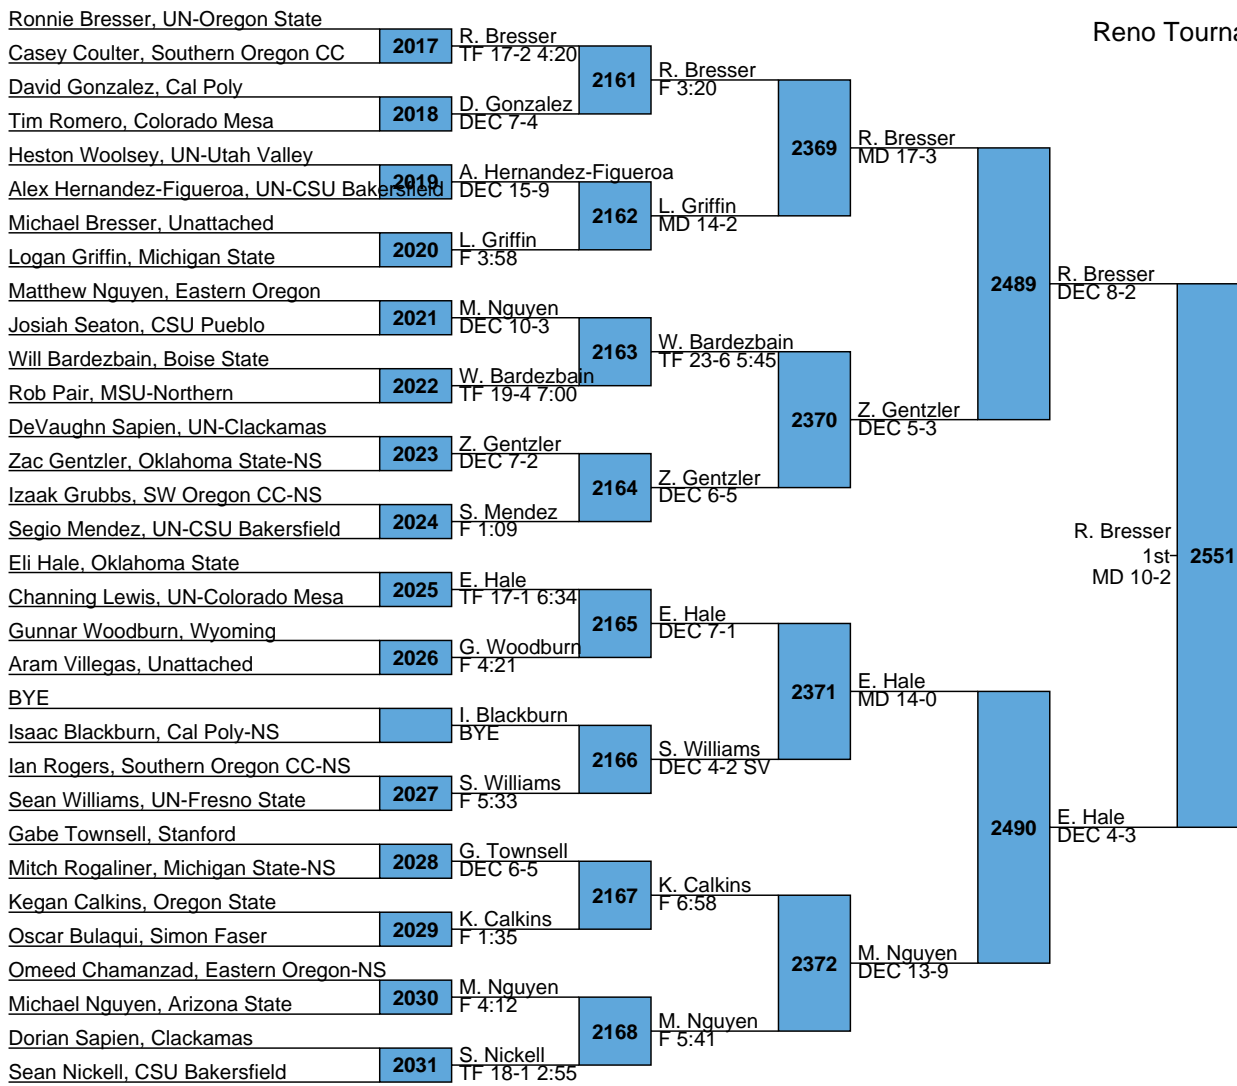

Reno Tournament of Champions

College

125

Reno Tournament of Champions

College

133

Reno Tournament of Champions

College

141

L2533 R. Van Der Merwe  
DEC 6-4 J. Gasca  
L2534 J. Gasca 2556 5th  
F 2:27 M FOR 0-0 0:00

Reno Tournament of Champions

College

157

L2537 A. Thompson A. Thompson  
MD 10-0  
L2538 F. Green 2562 5th  
DEC 10-5 F 0:32

Reno Tournament of Champions

College

165

Reno Tournament of Champions

College

285